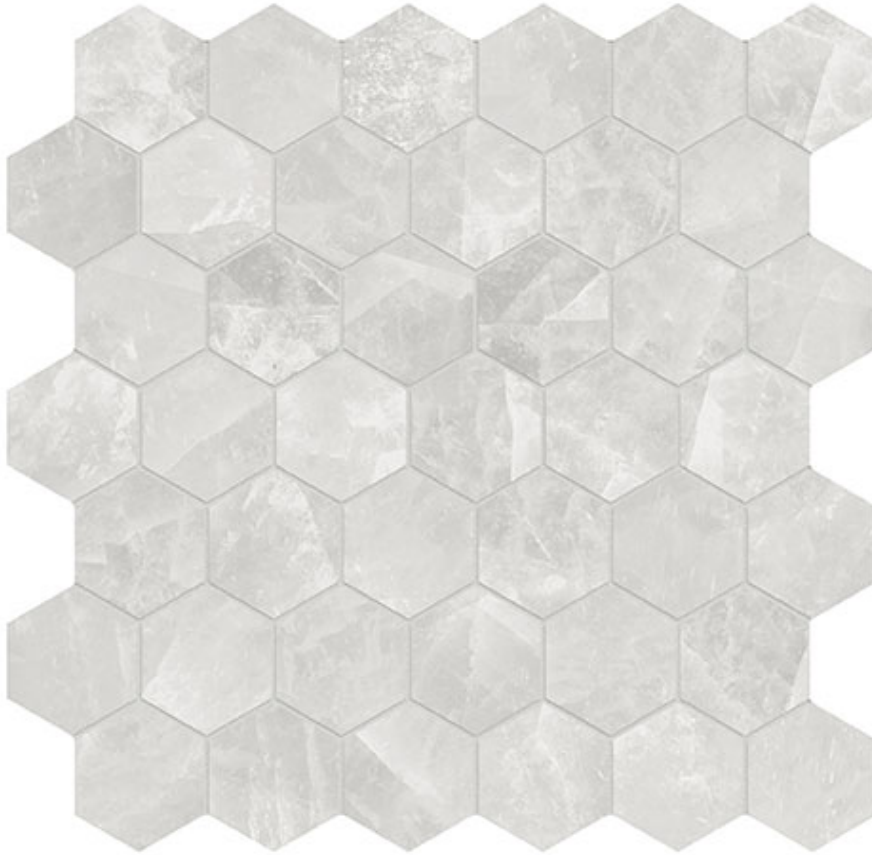

Ceramic Tile • Marble • Granite • Wood Floors

PRODUCT

ROYAL STONWORKS 2\'' CRYSTAL LUXE HEX

Tile | 12"x12" | Porcelain

TECHNICAL DATA

CODE: QUSW-CL-HX
NAME: Royal Stoneworks 2" Crystal Luxe Hex
SIZE: 12"x12"
SERIES: Royal Stoneworks
FINISH: Honed
LOOK: Stone Look
FAMILY: Tile
MOSAIC TYPE: 2"x2"
SHADE VARIATION: V2
SUITABLE FOR: Indoor|Shower
TYPOLOGY: Porcelain
TYPE OF PIECE: Mosaic
USE: Floor and Wall