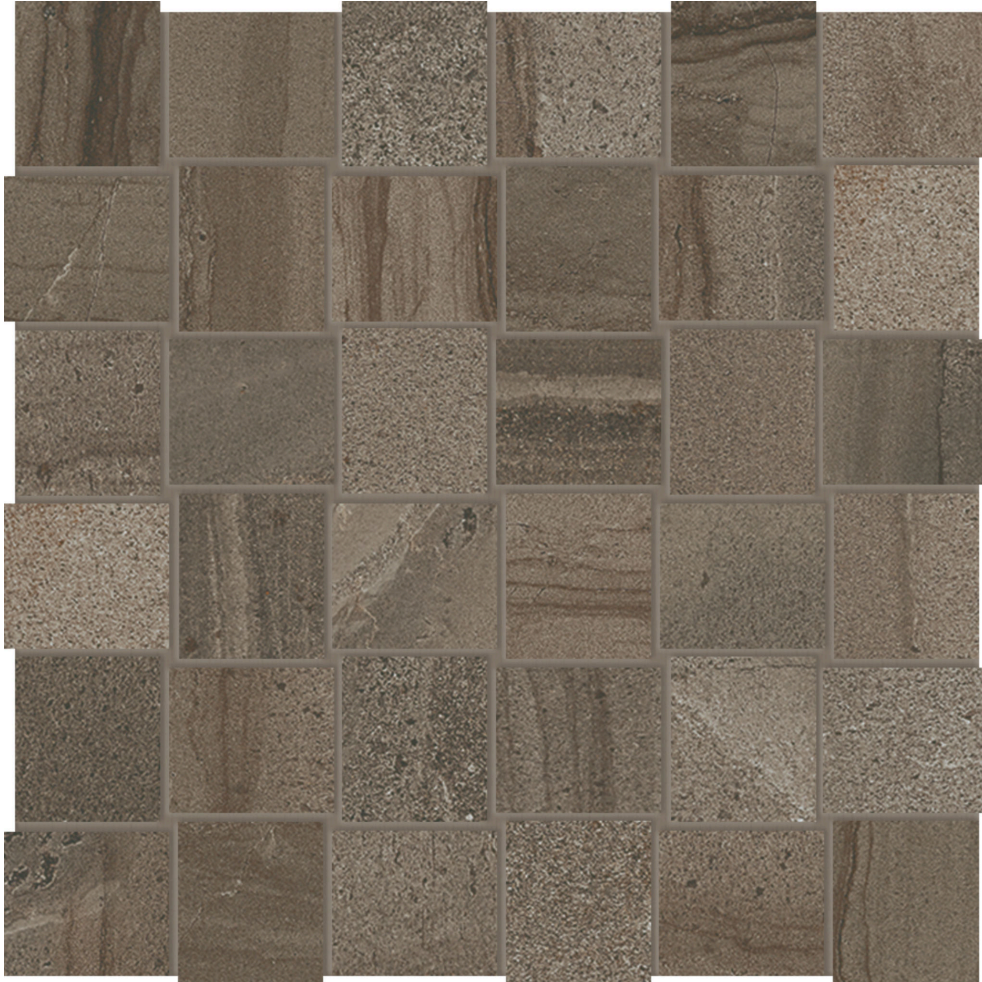

Ceramic Tile • Marble • Granite • Wood Floors

PRODUCT

ARCADIA 2X2 BASKETWEAVE LOMBARDY MATTE

Tile | 12"x12" | Glazed Porcelain

TECHNICAL DATA

CODE: QUAR-LO-2X2
NAME: Arcadia 2X2 Basketweave Lombardy Matte
SIZE: 12"x12"
SERIES: Arcadia
FINISH: Matt
LOOK: Stone Look
FAMILY: Tile
FROST RESISTANCE: Yes
MOSAIC TYPE: 2"x2"
SHADE VARIATION: V3
SUITABLE FOR: Backsplash| Indoor
TYPOLOGY: Glazed Porcelain
TYPE OF PIECE: Mosaic
USE: Floor and Wall