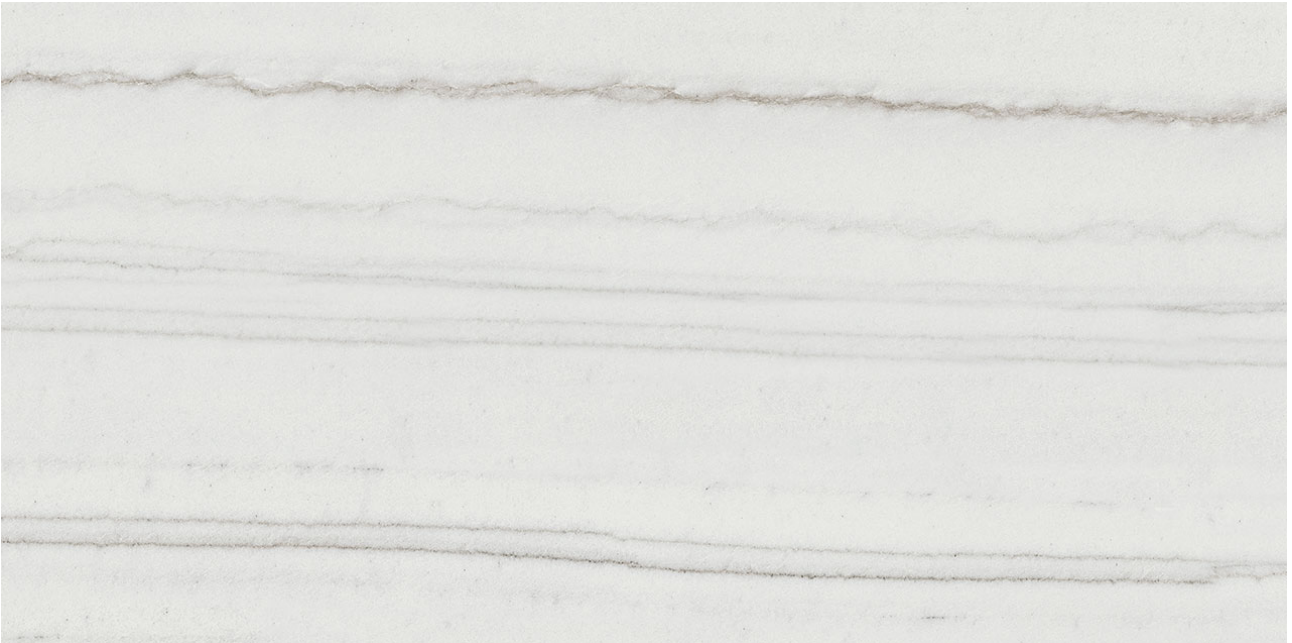

Ceramic Tile • Marble • Granite • Wood Floors

PRODUCT

**ROYAL STONWORKS 12X24 TUSCAN WHITE
VEIN POLISHED**

Tile | 12"x24" | Porcelain

TECHNICAL DATA

CODE: QUSW-TW-5P

NAME: Royal Stoneworks 12X24 Tuscan White Vein Polished

SIZE: 12"x24"

SERIES: Royal Stoneworks

FINISH: Polished

LOOK: Stone Look

EDGE: Rectified

FAMILY: Tile

FROST RESISTANCE: Yes

SUITABLE FOR: Indoor|Shower