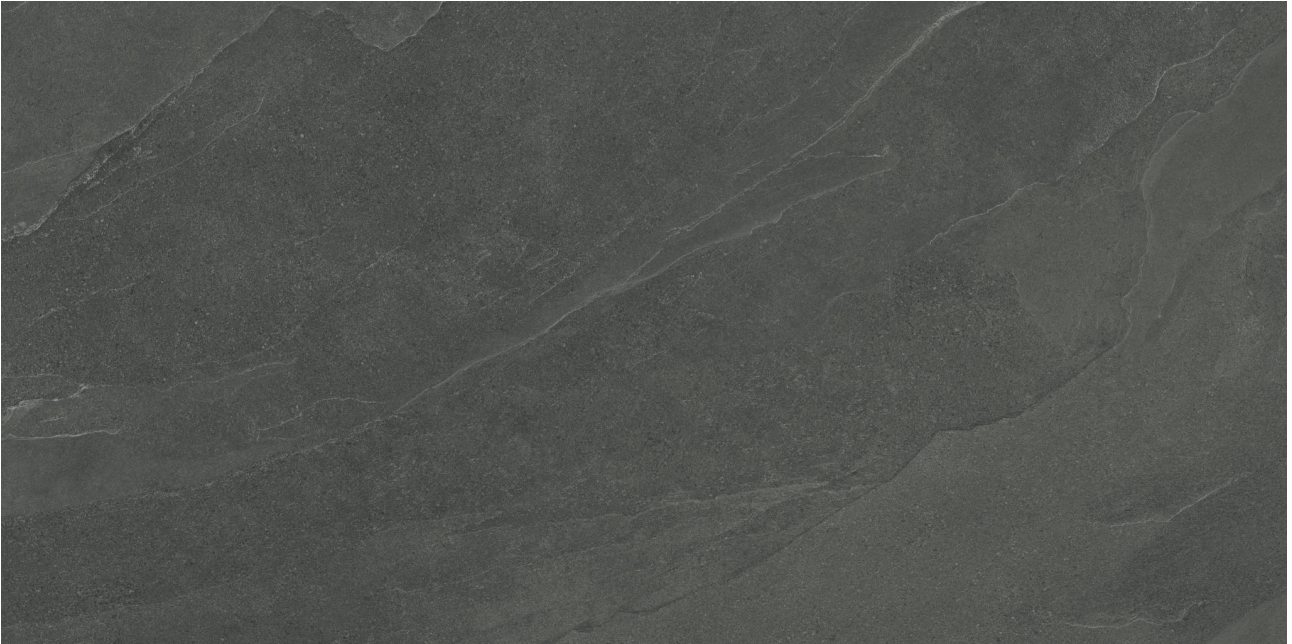

Ceramic Tile • Marble • Granite • Wood Floors

PRODUCT

NORD 24X48 CARBON

Tile | 24"x48" | Color Body Porcelain

ROOM SCENES

TECHNICAL DATA

CODE: AC4500-09292

NAME: Nord 24x48 Carbon

SIZE: 24"x48"

SERIES: Nord

FINISH: Matte

LOOK: Concrete

BREAKING STRENGTH: >400 >1750

CHEMICAL RESISTANCE: CLASS A

DCOF: ≥ 0.50

EDGE: Rectified

FAMILY: Tile

FROST RESISTANCE: Yes

PEI: 4

SHADE VARIATION: V2

SUITABLE FOR: Indoor| Outdoor

TYPOLOGY: Color Body Porcelain

THICKNESS: 10mm

TYPE OF PIECE: Field Tile