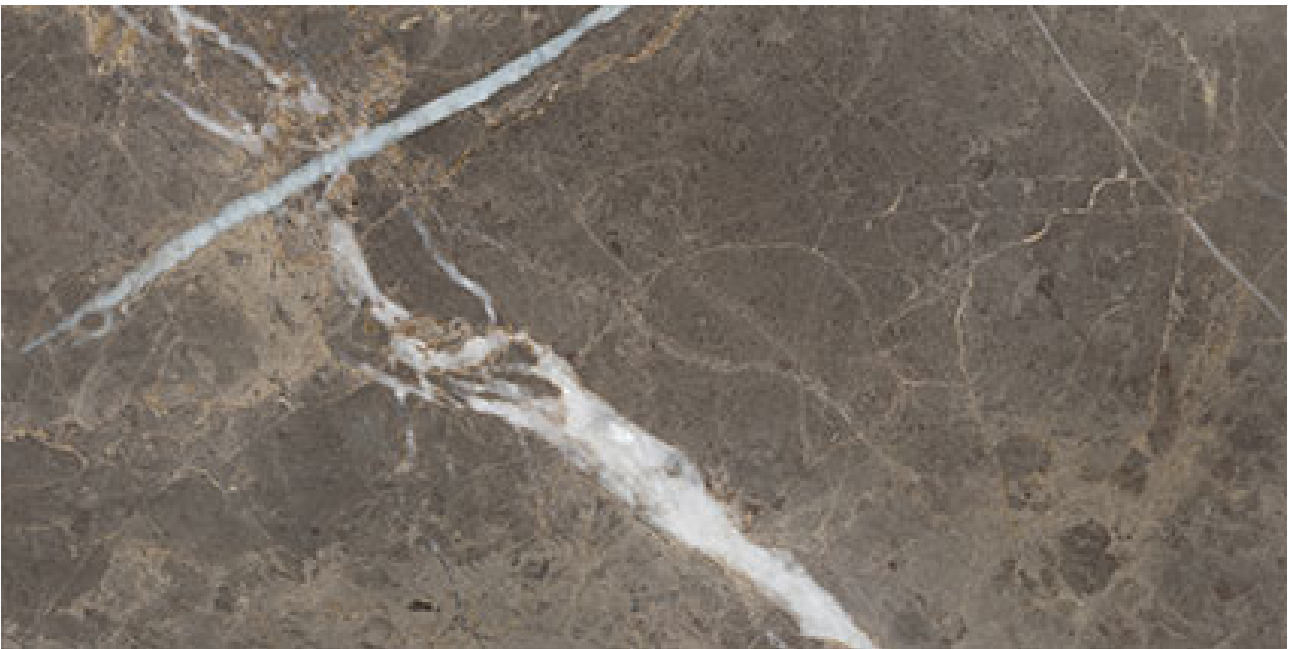

Ceramic Tile • Marble • Granite • Wood Floors

---

**PRODUCT**

**ROYAL STONEWORKS 12X24 REGAL BROWN  
MARBLE POLISHED**

---

Tile | 12"x24" | Porcelain

## TECHNICAL DATA

CODE: QUSW-RM-5P  
NAME: Royal Stoneworks 12X24 Regal Brown Marble Polished  
SIZE: 12"x24"  
SERIES: Royal Stoneworks  
FINISH: Polished  
LOOK: Stone Look  
EDGE: Rectified  
FAMILY: Tile  
FROST RESISTANCE: Yes  
SHADE VARIATION: V3  
SUITABLE FOR: Indoor|Shower  
TYPOLOGY: Porcelain  
TYPE OF PIECE: Field Tile  
USE: Floor and Wall