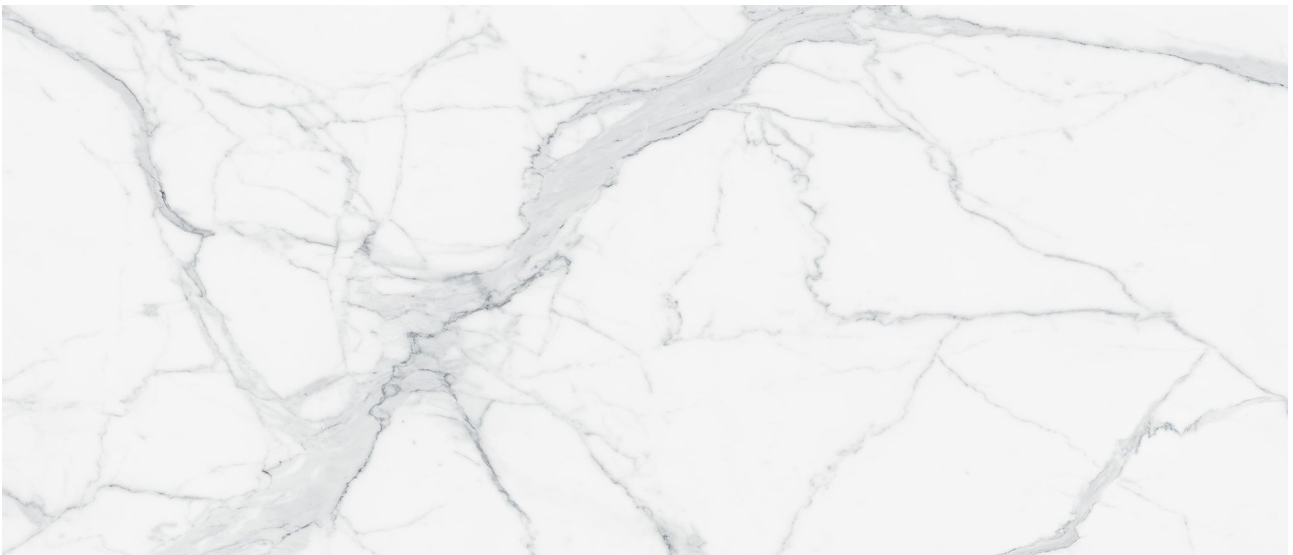

Ceramic Tile • Marble • Granite • Wood Floors

---

**PRODUCT**

**ROYAL STONWORKS 48X110 GRANDVEIN  
WHITE POLISHED**

---

Tile | 48"x110" | Sintered Slab

## TECHNICAL DATA

CODE: QUSW-GV-2P

NAME: Royal Stoneworks 48X110 Grandvein White Polished

SIZE: 48"x110"

SERIES: Royal Stoneworks

FINISH: Polished

LOOK: Stone Look

EDGE: Rectified

FAMILY: Tile

FROST RESISTANCE: Yes

SHADE VARIATION: V3

SUITABLE FOR: Indoor|Shower

TYPOLOGY: Sintered Slab

TYPE OF PIECE: Field Tile

USE: Floor and Wall

**PACKING**