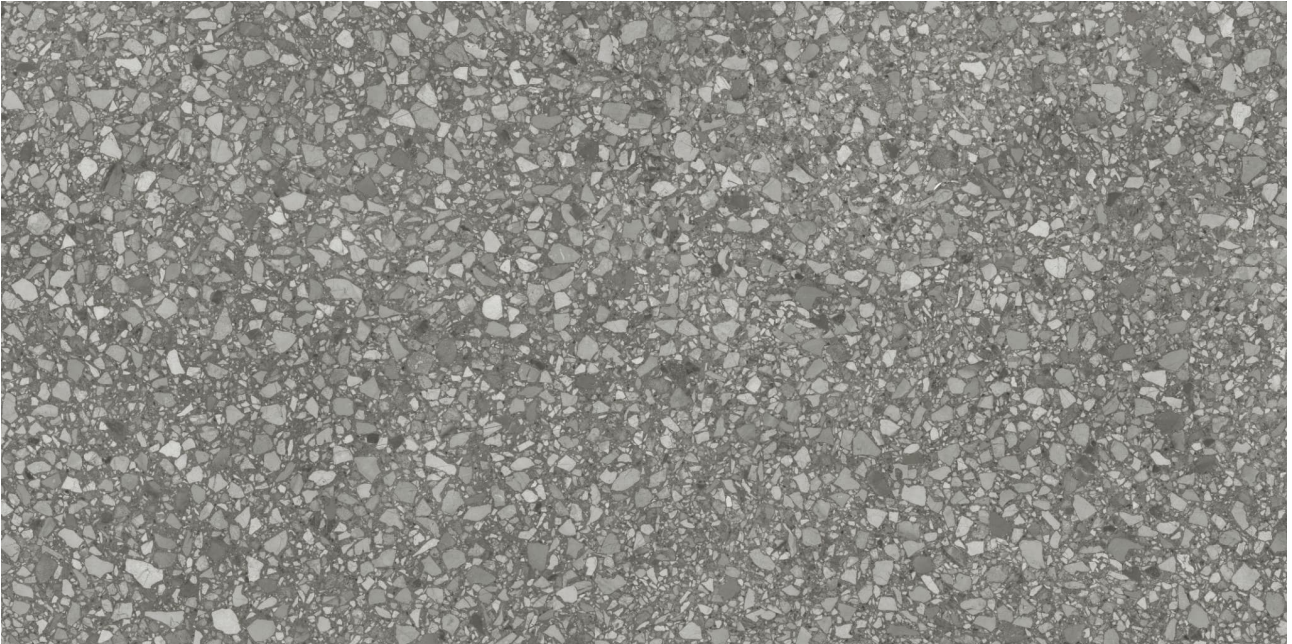

Ceramic Tile • Marble • Granite • Wood Floors

PRODUCT

STATION 12X24 SHADOW

Tile | 12"x24" | Color Body Porcelain

TECHNICAL DATA

CODE: AC4500-07960
NAME: Station 12x24 Shadow
SIZE: 12"x24"
SERIES: Station
FINISH: Matte
LOOK: Terrazo
BREAKING STRENGTH: $\geq 360 \geq 1600$
CHEMICAL RESISTANCE: CLASS A
DCOF: ≥ 0.50
EDGE: Rectified
FAMILY: Tile
FROST RESISTANCE: Yes
PEI: 4
SHADE VARIATION: V3
SUITABLE FOR: Indoor| Outdoor
TYPOLOGY: Color Body Porcelain
THICKNESS: 8.4mm
TYPE OF PIECE: Field Tile
USE: Floor and Wall
NOTES: This product is special order and cannot be cancelled, returned, or refunded.