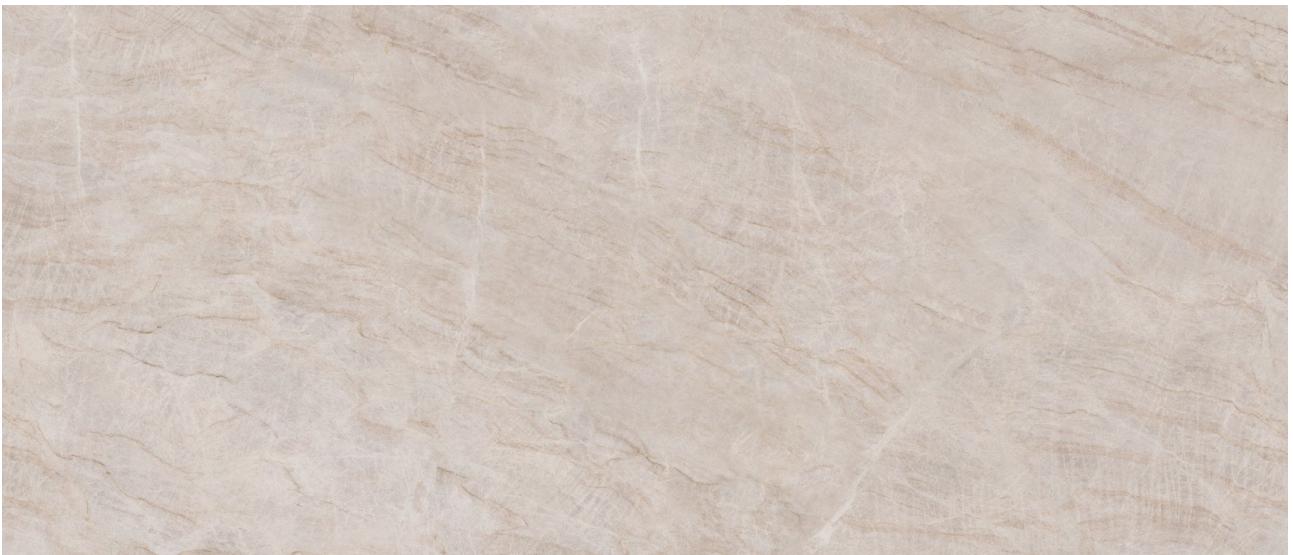

Ceramic Tile • Marble • Granite • Wood Floors

PRODUCT

**ROYAL STONEWORKS 48X110 TAJ MAHAL
CLASSIC HONED**

Tile | 48"x110" | Sintered Slab

TECHNICAL DATA

CODE: QUSW-TM-2H
NAME: Royal Stoneworks 48X110 Taj Mahal Classic Honed
SIZE: 48"x110"
SERIES: Royal Stoneworks
FINISH: Honed
LOOK: Stone Look
EDGE: Rectified
FAMILY: Tile
FROST RESISTANCE: Yes
SHADE VARIATION: V2
SUITABLE FOR: Indoor|Shower
TYPOLOGY: Sintered Slab
TYPE OF PIECE: Field Tile
USE: Floor and Wall