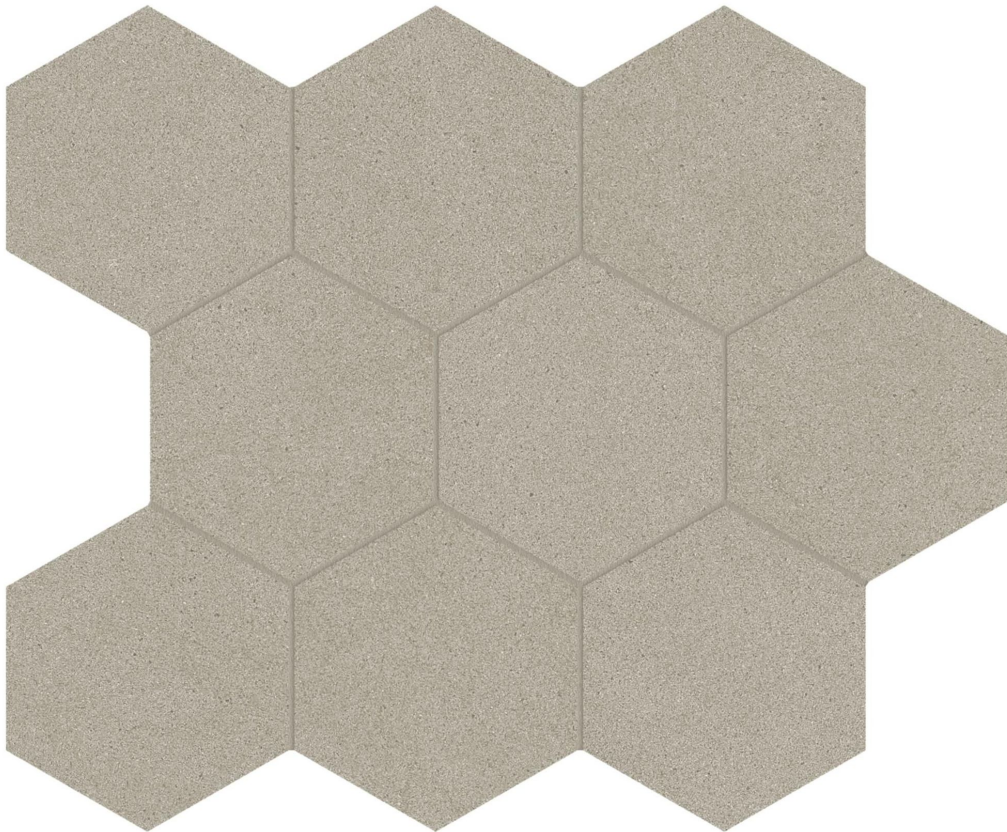

Ceramic Tile • Marble • Granite • Wood Floors

PRODUCT

SERENA 4\" HEX VALLEY

Tile | 10.5"x12" | Porcelain

TECHNICAL DATA

CODE: AC8510-00300

NAME: Serena 4" Hex Valley

SIZE: 10.5"x12"

SERIES: Serena

FINISH: Organic Matte

LOOK: Stone Look

EDGE: Rectified

FAMILY: Tile

SUITABLE FOR: Indoor| Outdoor

TYPOLOGY: Porcelain

TYPE OF PIECE: Mosaic

USE: Floor and Wall

NOTES: This product is special order and cannot be cancelled, returned, or refunded.

PACKING

Size	Product type	BOX			PALLET		
		pcs	sqft	lb	boxes	sqft	lb
10.5"x12"	Mosaic	10	7.86		45		