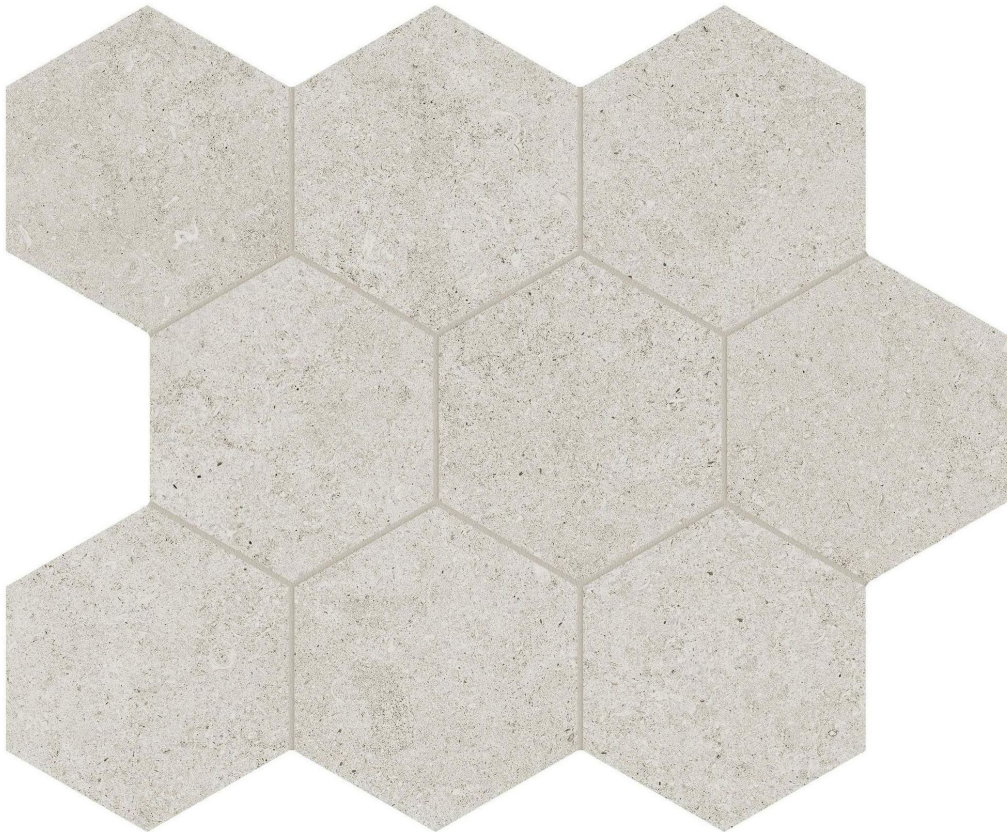

Ceramic Tile • Marble • Granite • Wood Floors

PRODUCT

LITHOFORM 4\'' HEX CROSSCUT DUNES

Tile | 10.5"x12" | Porcelain

TECHNICAL DATA

CODE: AC8510-00310

NAME: Lithoform 4" Hex Crosscut Dunes

SIZE: 10.5"x12"

SERIES: Lithoform

FINISH: Organic Matte

LOOK: Stone Look

EDGE: Rectified

FAMILY: Tile

SUITABLE FOR: Indoor| Outdoor

TYPOLOGY: Porcelain

TYPE OF PIECE: Mosaic

USE: Floor and Wall

NOTES: This product is special order and cannot be cancelled, returned, or refunded.

PACKING

Size	Product type	BOX			PALLET		
		pcs	sqft	lb	boxes	sqft	lb
10.5"x12"	Mosaic	10	7.86		45		