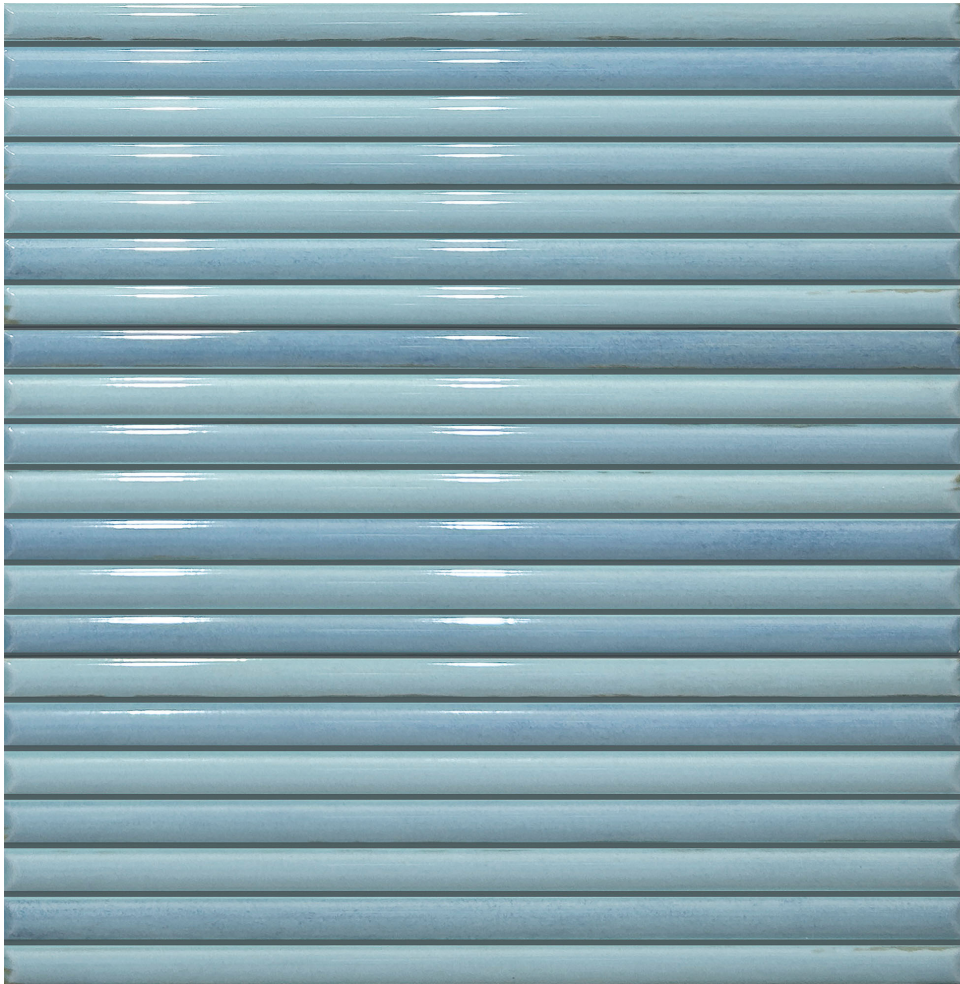

Ceramic Tile • Marble • Granite • Wood Floors

PRODUCT

SAUSALITO 5X13 SKY

Tile | 5"x13" | Glazed Ceramic

ROOM SCENES

TECHNICAL DATA

CODE: QUSL-SK-W1
NAME: Sausalito 5X13 Sky
SIZE: 5"x13"
SERIES: Sausalito
FINISH: Gloss
LOOK: Relieves
FAMILY: Tile
SUITABLE FOR: Indoor|Shower
TYPOLOGY: Glazed Ceramic
TYPE OF PIECE: Field Tile
USE: Wall only