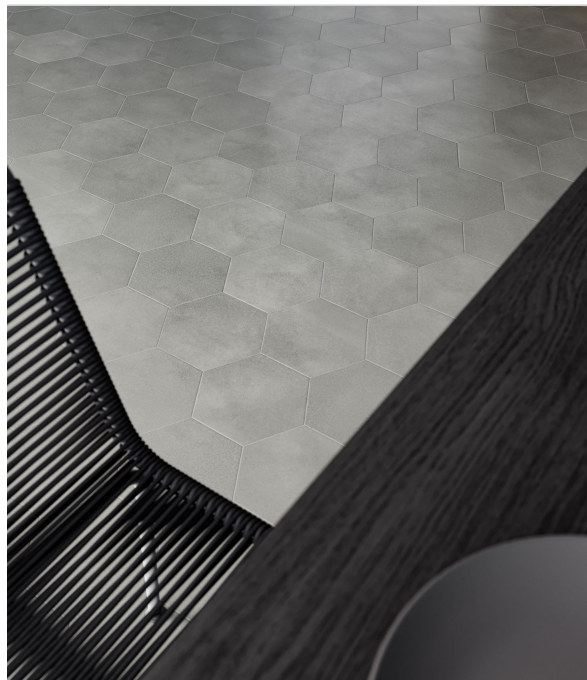

ROOM SCENES