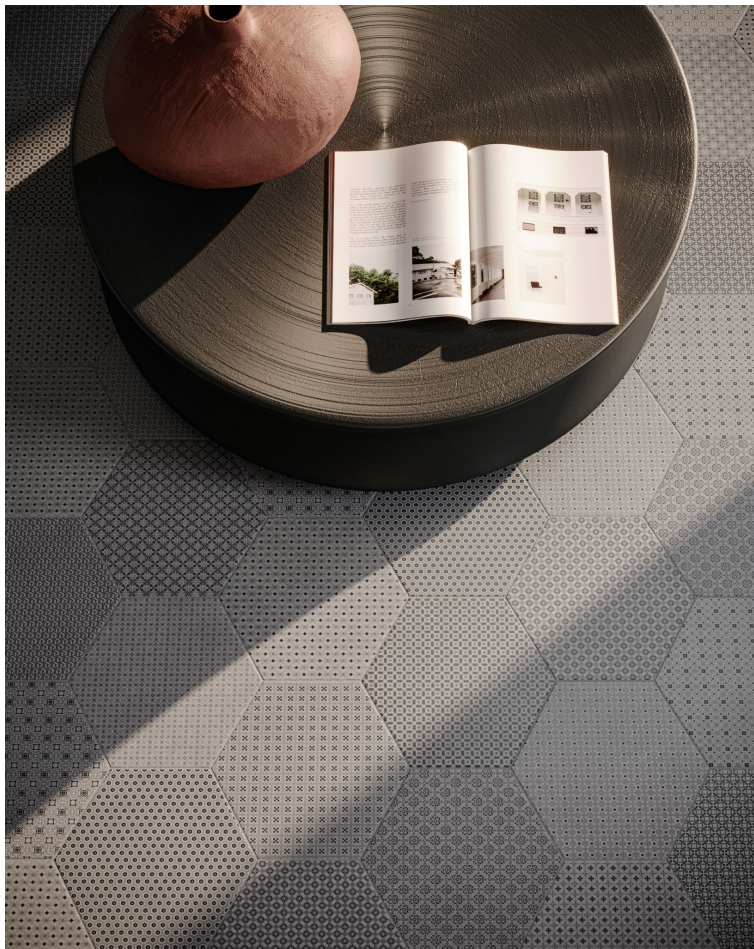

Ceramic Tile • Marble • Granite • Wood Floors

SERIES TAPESTRI

Multi-Look Mosaics | Stone Look | | Pressed Glazed Porcelain

Modern geometric compositions with sophistication and enduring style.

PRODUCTS

Tapestri 8.5 Cashmere Blend Hexagon
8.5"x10" | Pressed Glazed Porcelain

Tapestri 8.5 Cashmere Hexagon
8.5"x10" | Pressed Glazed Porcelain

Tapestri 8.5 Denim Blend Hexagon
8.5"x10" | Pressed Glazed Porcelain

Tapestri 8.5 Grey Denim Hexagon
8.5"x10" | Pressed Glazed Porcelain