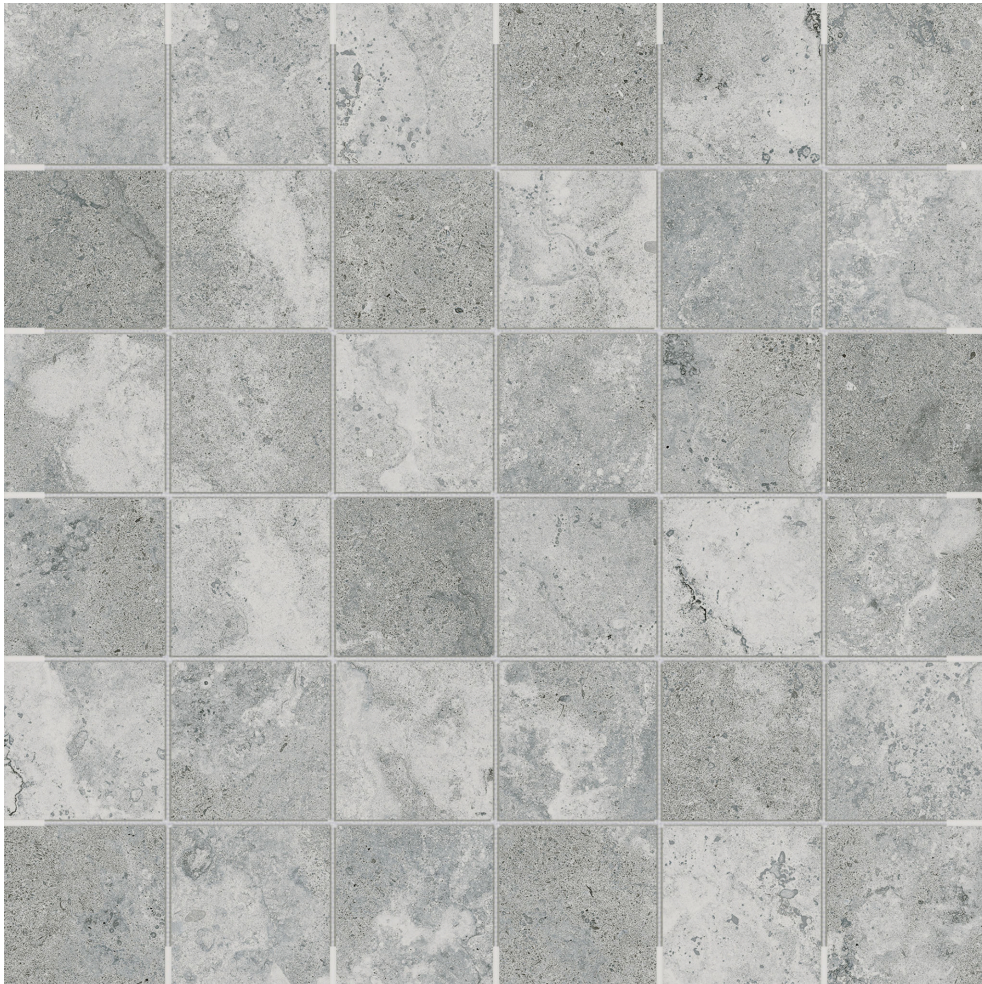

Ceramic Tile • Marble • Granite • Wood Floors

PRODUCT

VENETA 2X2 ARGENTO

Tile | 12"x12" | Glazed Porcelain

TECHNICAL DATA

CODE: AC4501-02980

NAME: Veneta 2x2 Argento

SIZE: 12"x12"

SERIES: Veneta

FINISH: Matte

LOOK: Stone Look

BREAKING STRENGTH: $\geq 300 \geq 1300$

CHEMICAL RESISTANCE: CLASS A

DCOF: ≥ 0.65

FAMILY: Tile

FROST RESISTANCE: Yes

SHADE VARIATION: V3

SUITABLE FOR: Indoor | Outdoor

TPOLOGY: Glazed Porcelain

THICKNESS: 8.5mm

TYPE OF PIECE: Mosaic

USE: Floor and Wall

NOTES: This product is special order and cannot be cancelled, returned, or refunded.