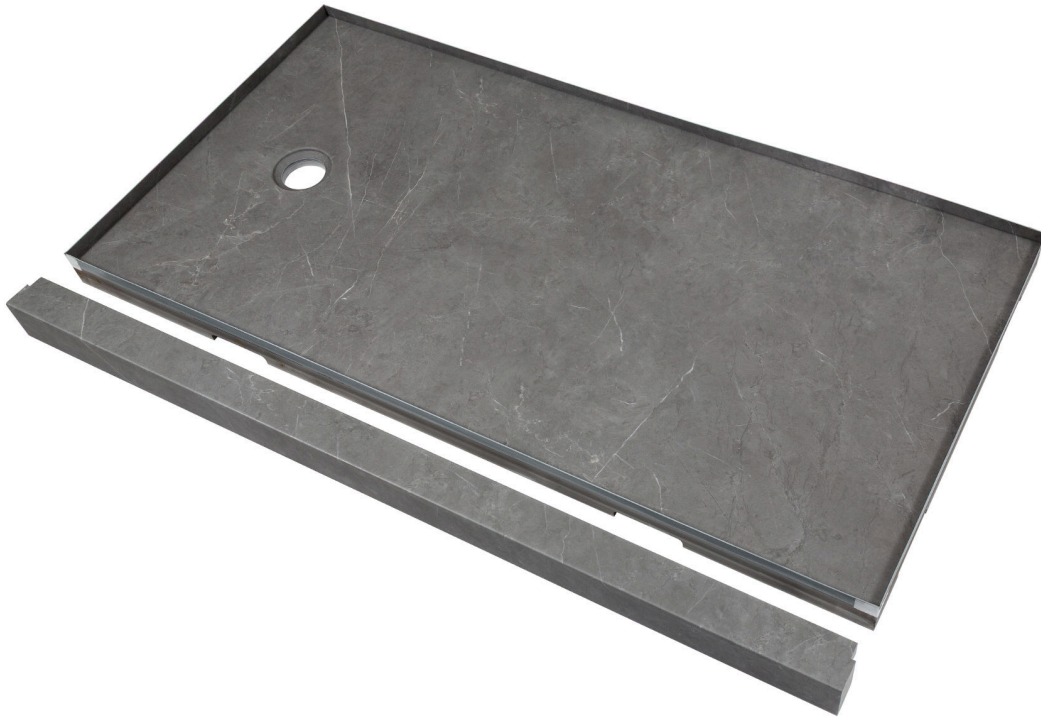

Ceramic Tile • Marble • Granite • Wood Floors

PRODUCT

SHOWER PAN 32X60 GRAPHITE SLATE

Waterproof Walls | 32"x60"x3.5" | High-density PVC core

GRAPHIC VARIETY

TECHNICAL DATA

CODE: LCSP326072

NAME: Shower Pan 32x60 Graphite Slate

SIZE: 32"x60"x3.5"

SERIES: Graphite Slate

LOOK: Stone Look Shower Pan

CORE BOARD THICKNESS: 2"

FAMILY: Waterproof Walls

SUITABLE FOR: Shower

TPOLOGY: High-density PVC core

TYPE OF PIECE: Shower Pan Base

TPOLOGY: Shower Pan

TOTAL THICKNESS: 3.5"

USE: Floor only

NOTES: This product is special order and cannot be cancelled, returned, or refunded.

PACKING

Size	Product type	BOX			PALLET		
		pcs	sqft	lb	boxes	sqft	lb
32"x60"x3.5"							