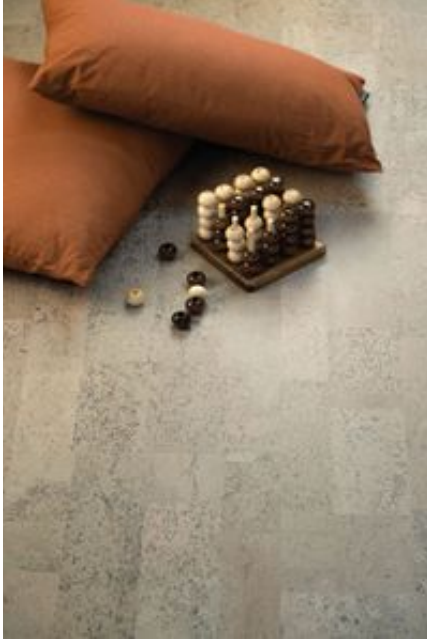

Ceramic Tile • Marble • Granite • Wood Floors

PRODUCT

CORK CLICK COMINO

Waterproof Flooring | 12"x48,6" | HDF

DETAILS

ROOM SCENES

TECHNICAL DATA

CODE: LCCORK202002

NAME: Cork Click Comino

SIZE: 12"x48,6"

SERIES: True Earth Cork Click

FINISH: Matt

LOOK: Wood Look

CLICK SYSTEM: UNICLIC system

COMMERCIAL WARRANTY: Class 33

CORE BOARD THICKNESS: 7 mm

FAMILY: Waterproof Flooring

PAD THICKNESS: 1 mm

PAD TYPE: Cork Underlayment

RESIDENTIAL WARRANTY: Class 23

SUITABLE FOR: Indoor

SURFACE TEXTURE: Cork

TYPOLOGY: HDF

TYPE OF PIECE: Field Tile