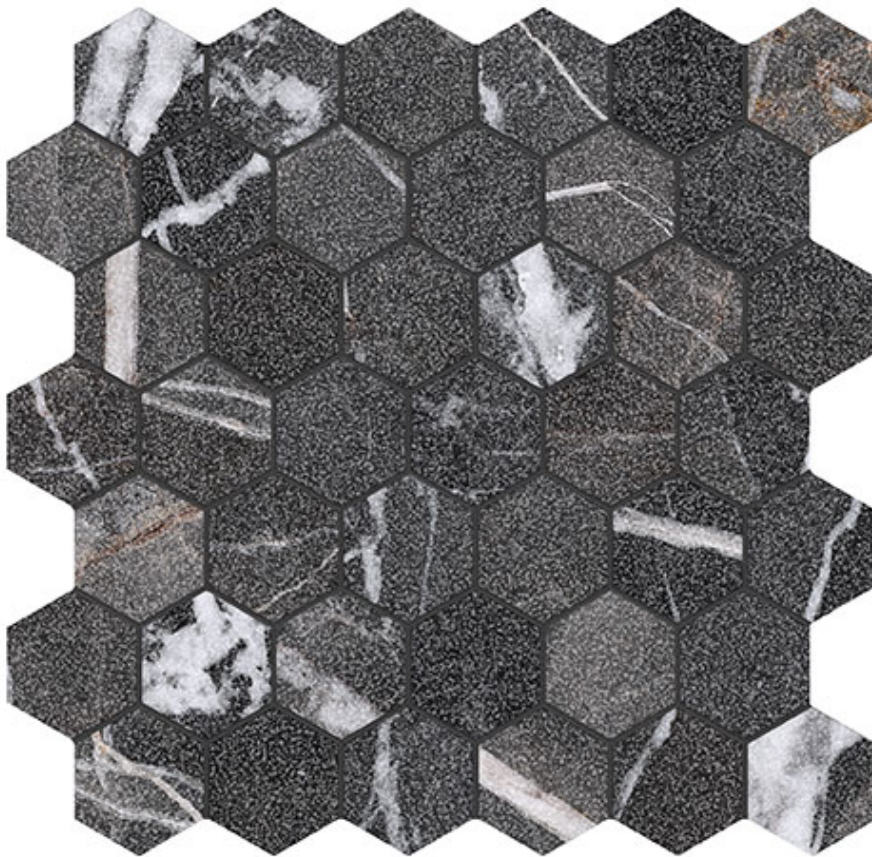

Ceramic Tile • Marble • Granite • Wood Floors

PRODUCT

ROYAL STONWORKS 2\" REGAL BLACK VEIN HEX

Tile | 12"x12" | Porcelain

TECHNICAL DATA

CODE: QUSW-RV-HX
NAME: Royal Stoneworks 2" Regal Black Vein Hex
SIZE: 12"x12"
SERIES: Royal Stoneworks
FINISH: Vintage
LOOK: Stone Look
FAMILY: Tile
MOSAIC TYPE: 2"x2"
SUITABLE FOR: Indoor|Shower
TYPOLOGY: Porcelain
TYPE OF PIECE: Mosaic
USE: Floor and Wall