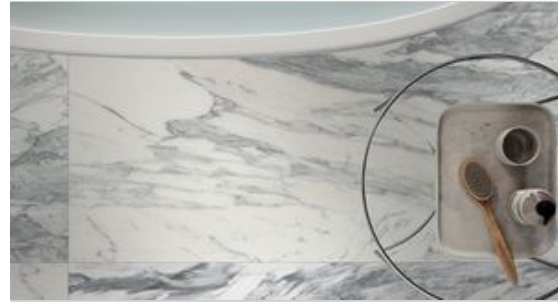

Ceramic Tile • Marble • Granite • Wood Floors

PRODUCT

ROYAL STONWORKS 24X48 REGAL WHITE VEIN

POLISHED

Tile | 24"x48" | Porcelain

ROOM SCENES

TECHNICAL DATA

CODE: QUSW-RW-6P
NAME: Royal Stoneworks 24X48 Regal White Vein Polished
SIZE: 24"x48"
SERIES: Royal Stoneworks
FINISH: Polished
LOOK: Stone Look
EDGE: Rectified
FAMILY: Tile
FROST RESISTANCE: Yes
SHADE VARIATION: V3
SUITABLE FOR: Indoor|Shower
TYPOLOGY: Porcelain
TYPE OF PIECE: Field Tile
USE: Floor and Wall