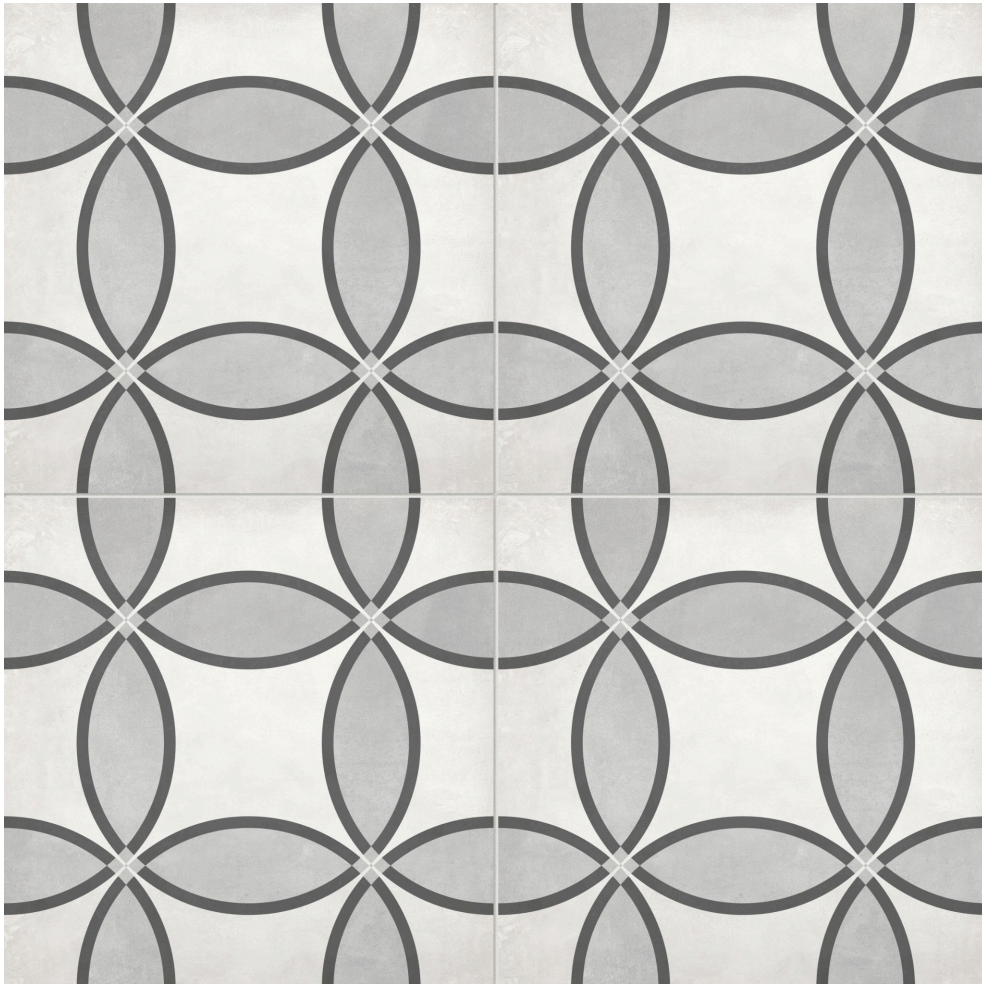

Ceramic Tile • Marble • Granite • Wood Floors

PRODUCT

FORM 8X8 ICE ZENITH

Tile | 8"x8" | Pressed Glazed Porcelain

TECHNICAL DATA

CODE: AC4500-07550

NAME: Form 8x8 Ice Zenith

SIZE: 8"x8"

SERIES: Form AC

FINISH: Matte

LOOK: Patterned Tiles

BREAKING STRENGTH: $\geq 310 \geq 1300$

CHEMICAL RESISTANCE: CLASS A

DCOF: ≥ 0.55

FAMILY: Tile

FROST RESISTANCE: Yes

PEI: 4

SHADE VARIATION: V2/V3/V4

SUITABLE FOR: Indoor| Outdoor

TYPOLOGY: Pressed Glazed Porcelain

THICKNESS: 9mm

TYPE OF PIECE: Field Tile

USE: Floor and Wall

NOTES: This product is special order and cannot be cancelled, returned, or refunded.