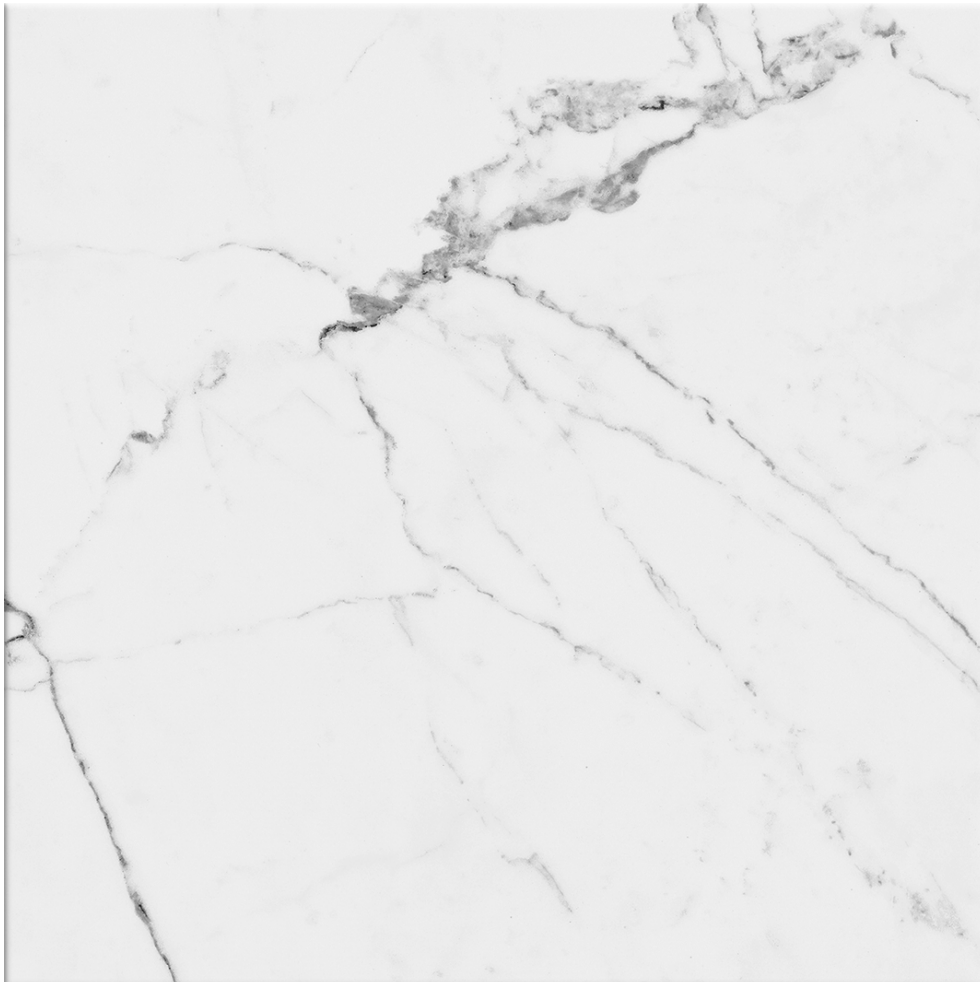

Ceramic Tile • Marble • Granite • Wood Floors

PRODUCT

OBSESSION 10X10 STATUARIO

Tile | 10"x10" | Glazed Porcelain

ROOM SCENES

TECHNICAL DATA

CODE: QUOB-ST-3
NAME: Obsession 10x10 Statuario
SIZE: 10"x10"
SERIES: Obsession
FINISH: Matt
LOOK: Marble Look
BREAKING STRENGTH: ≥ 1300 N
CHEMICAL RESISTANCE: GA GLA GHA
DCOF: > 0.42
FAMILY: Tile
FROST RESISTANCE: Yes
MOHS: 6
PEI: 4
R VALUE: R9
SHADE VARIATION: V1
STAIN RESISTANCE: 5
SUITABLE FOR: Backsplash|Indoor|Shower
TYPOLOGY: Glazed Porcelain
THICKNESS: 9 mm
TYPE OF PIECE: Field Tile
USE: Floor and Wall
NOTES: 22 graphic variations