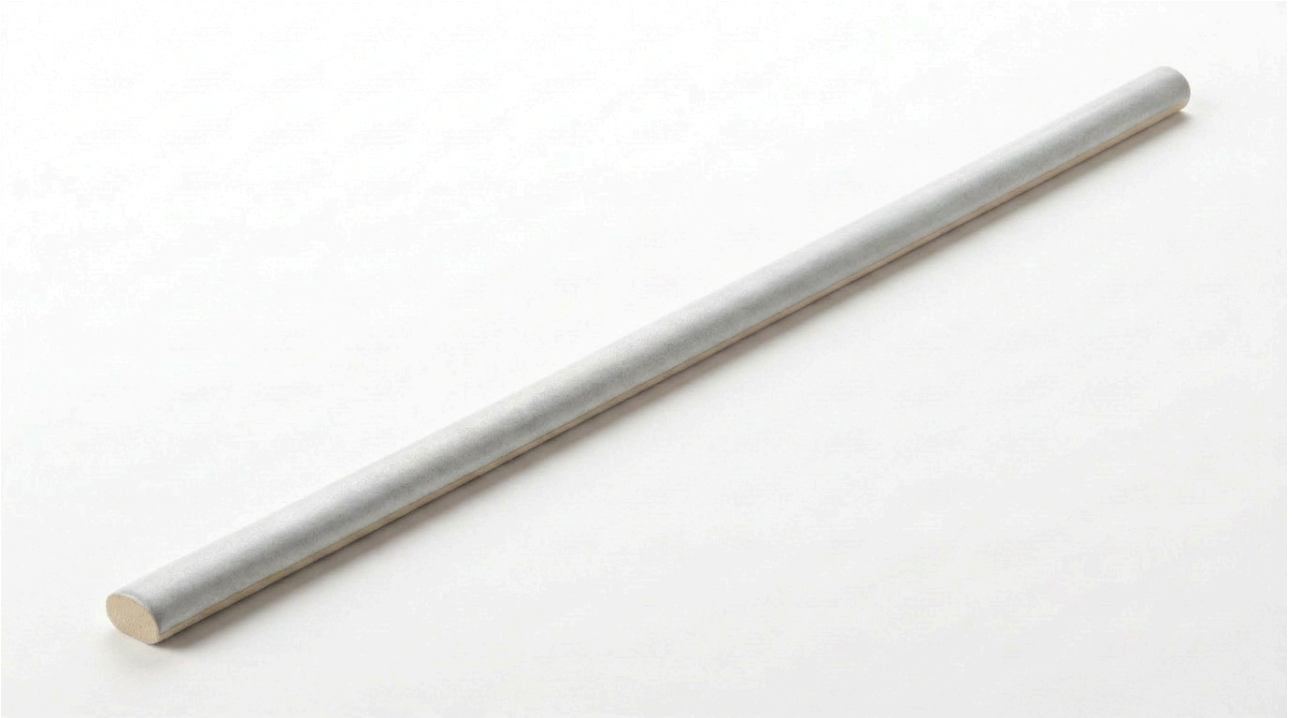

Ceramic Tile • Marble • Granite • Wood Floors

---

# ARUBA SILVER MATT .39X9 TRIM

---

Tile | .39"x9" | Porcelain

## TECHNICAL DATA

CODE: QUAU-SI-SBM  
NAME: Aruba Silver Matt .39x9 Trim  
SIZE: .39"x9"  
SERIES: Aruba  
FINISH: Matt  
LOOK: Subway Tile  
FAMILY: Tile  
FROST RESISTANCE: Yes  
PEI: 4  
SUITABLE FOR: Indoor| Outdoor| Pool| Backsplash| Shower  
TYPOLOGY: Porcelain  
TYPE OF PIECE: Trim  
USE: Floor and Wall