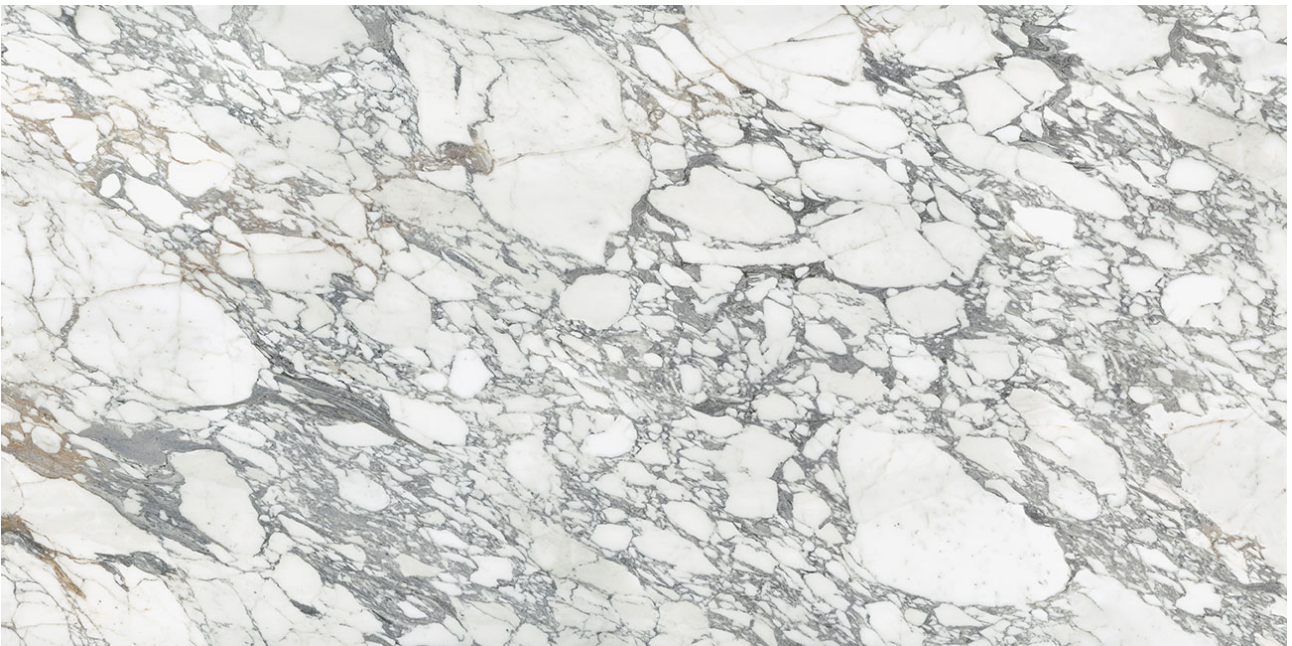

Ceramic Tile • Marble • Granite • Wood Floors

PRODUCT

**ROYAL STONEWORKS 63X126 ITALIAN
ARABESCATO HONED**

Tile | 63"x126" | Sintered Slab

TECHNICAL DATA

CODE: QUSW-IA-1H
NAME: Royal Stoneworks 63X126 Italian Arabescato Honed
SIZE: 63"x126"
SERIES: Royal Stoneworks
FINISH: Honed
LOOK: Stone Look
EDGE: Rectified
FAMILY: Tile
FROST RESISTANCE: Yes
SHADE VARIATION: V3
SUITABLE FOR: Indoor|Shower
TYPOLOGY: Sintered Slab
TYPE OF PIECE: Field Tile
USE: Floor and Wall