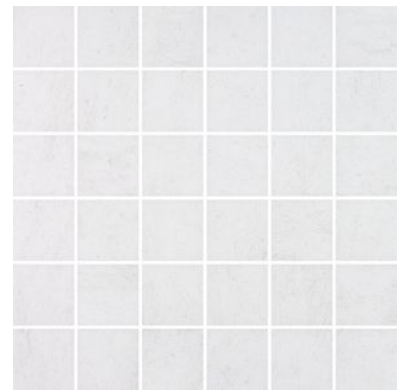

## SERIES CINQ

---

Concrete | | Glazed Porcelain | Pressed Glazed Porcelain

Contemporary tiles in a palette of earthy colors.

**PRODUCTS**

**Cinq 13x13 Black**  
13"x13" | Pressed Glazed Porcelain

**Cinq 13x13 Grey**  
13"x13" | Pressed Glazed Porcelain

**Cinq 13x13 White**  
13"x13" | Pressed Glazed Porcelain

**Cinq 2x2 Black**  
12"x12" | Glazed Porcelain

**Cinq 2x2 Grey**  
12"x12" | Glazed Porcelain

**Cinq 2x2 White**  
12"x12" | Glazed Porcelain

**Cinq 8x10 Black**  
8"x10" | Pressed Glazed Porcelain