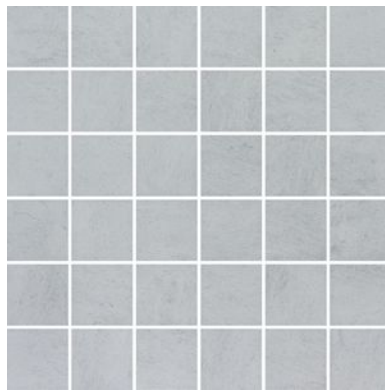

## SERIES CINQ

---

Concrete | | Glazed Porcelain | Pressed Glazed Porcelain

Contemporary tiles in a palette of earthy colors.

**PRODUCTS**

**Cinq 13x13 Black**  
13"x13" | Pressed Glazed Porcelain

**Cinq 13x13 Grey**  
13"x13" | Pressed Glazed Porcelain

**Cinq 13x13 White**  
13"x13" | Pressed Glazed Porcelain

**Cinq 2x2 Black**  
12"x12" | Glazed Porcelain

**Cinq 2x2 Grey**  
12"x12" | Glazed Porcelain

**Cinq 2x2 White**  
12"x12" | Glazed Porcelain

**Cinq 8x10 Black**  
8"x10" | Pressed Glazed Porcelain