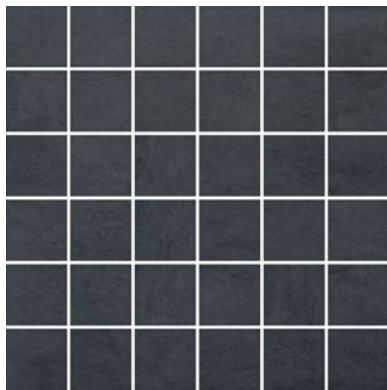

## SERIES CINQ

---

Concrete | | Glazed Porcelain | Pressed Glazed Porcelain

Contemporary tiles in a palette of earthy colors.

**PRODUCTS**

**Cinq 13x13 Black**  
13"x13" | Pressed Glazed Porcelain

**Cinq 13x13 Grey**  
13"x13" | Pressed Glazed Porcelain

**Cinq 13x13 White**  
13"x13" | Pressed Glazed Porcelain

**Cinq 2x2 Black**  
12"x12" | Glazed Porcelain

**Cinq 2x2 Grey**  
12"x12" | Glazed Porcelain

**Cinq 2x2 White**  
12"x12" | Glazed Porcelain

**Cinq 8x10 Black**  
8"x10" | Pressed Glazed Porcelain

**Cinq 8x10 Grey**  
8"x10" | Pressed Glazed Porcelain

**Cinq 8x10 White**  
8"x10" | Pressed Glazed Porcelain

**Cinq 3x8 Black Bullnose**  
3"x8" | Glazed Porcelain

**Cinq 3x8 Grey Bullnose**  
3"x8" | Glazed Porcelain