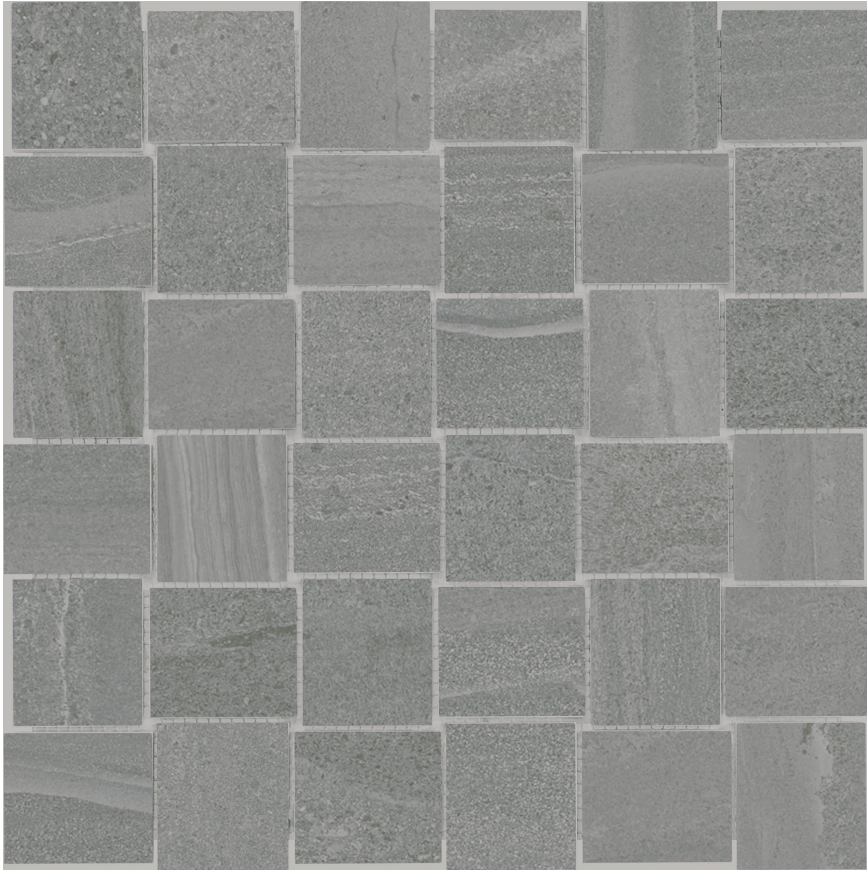

Ceramic Tile • Marble • Granite • Wood Floors

PRODUCT

DAVENPORT 2X2 MICA

Tile | 12"x12" | Pressed Glazed Porcelain

TECHNICAL DATA

CODE: AC4501-00810

NAME: Davenport 2x2 Mica

SIZE: 12"x12"

SERIES: Davenport

FINISH: Matte

LOOK: Stone Look

BREAKING STRENGTH: $\geq 350 \geq 1500$

CHEMICAL RESISTANCE: CLASS B/CLASS A

DCOF: ≥ 0.50

FAMILY: Tile

FROST RESISTANCE: Yes

PEI: 4

SHADE VARIATION: V3

SUITABLE FOR: Indoor| Outdoor

TPOLOGY: Pressed Glazed Porcelain

THICKNESS: 8.4mm

TYPE OF PIECE: Mosaic

USE: Floor and Wall

NOTES: This product is special order and cannot be cancelled, returned, or refunded.