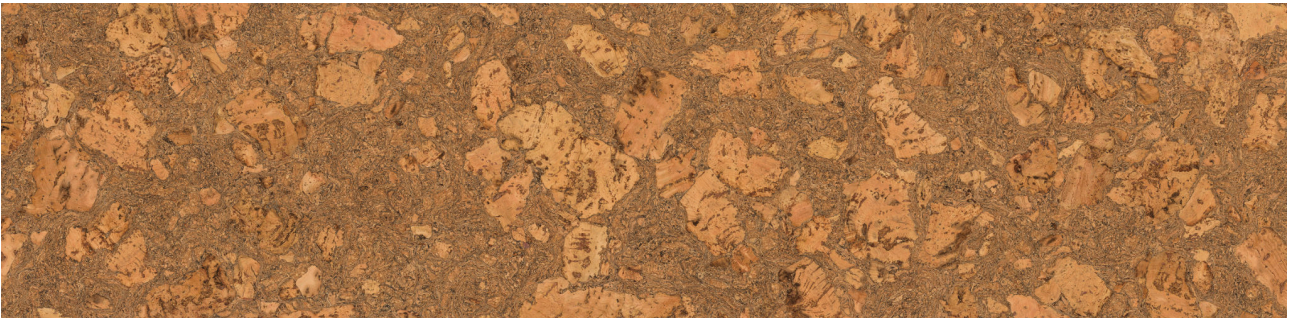

Ceramic Tile • Marble • Granite • Wood Floors

PRODUCT

CORK CLICK CAPRI

Waterproof Flooring | 12"x48,6" | HDF

DETAILS

ROOM SCENES

TECHNICAL DATA

CODE: LCCORK202009

NAME: Cork Click Capri

SIZE: 12"x48,6"

SERIES: True Earth Cork Click

FINISH: Matt

LOOK: Wood Look

CLICK SYSTEM: UNICLIC system

COMMERCIAL WARRANTY: Class 33

CORE BOARD THICKNESS: 7 mm

FAMILY: Waterproof Flooring

PAD THICKNESS: 1 mm

PAD TYPE: Cork Underlayment

RESIDENTIAL WARRANTY: Class 23

SUITABLE FOR: Indoor

SURFACE TEXTURE: Cork

TYPOLOGY: HDF

TYPE OF PIECE: Field Tile