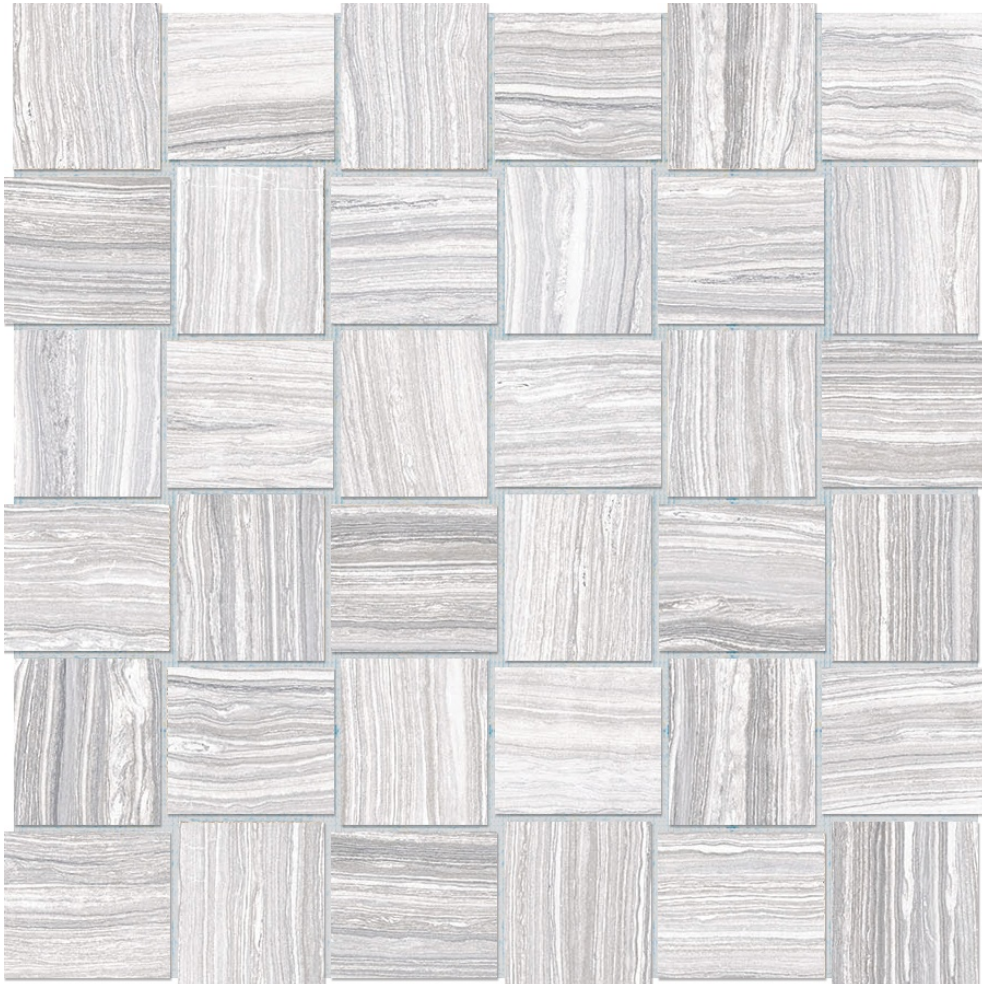

Ceramic Tile • Marble • Granite • Wood Floors

---

# 2X2 ICE BASKETWEAVE

---

Tile | 12"x12" | Glazed Porcelain

## TECHNICAL DATA

CODE: AC4501-00840

NAME: 2x2 Ice Basketweave

SIZE: 12"x12"

SERIES: Eramosa

FINISH: Matt

LOOK: Marble Look

FAMILY: Tile