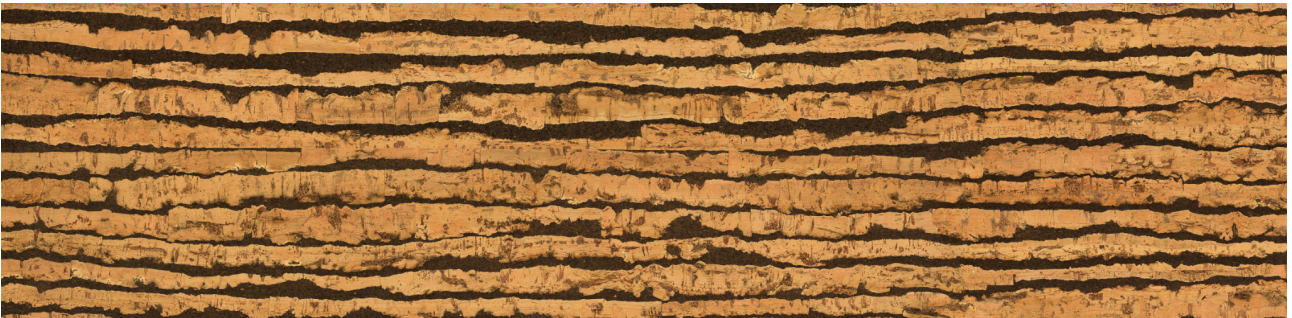

Ceramic Tile • Marble • Granite • Wood Floors

PRODUCT

CORK CLICK LANZAROTE

Waterproof Flooring | 12"x48,6" | HDF

TECHNICAL DATA

CODE: LCCORK202011

NAME: Cork Click Lanzarote

SIZE: 12"x48,6"

SERIES: True Earth Cork Click

FINISH: Matt

LOOK: Wood Look

CLICK SYSTEM: UNICLIC system

COMMERCIAL WARRANTY: Class 33

CORE BOARD THICKNESS: 7 mm

FAMILY: Waterproof Flooring

PAD THICKNESS: 1 mm

PAD TYPE: Cork Underlayment

RESIDENTIAL WARRANTY: Class 23

SUITABLE FOR: Indoor

SURFACE TEXTURE: Cork

TYPOLOGY: HDF

TYPE OF PIECE: Field Tile

TOTAL THICKNESS: 10 mm

USE: Floor only