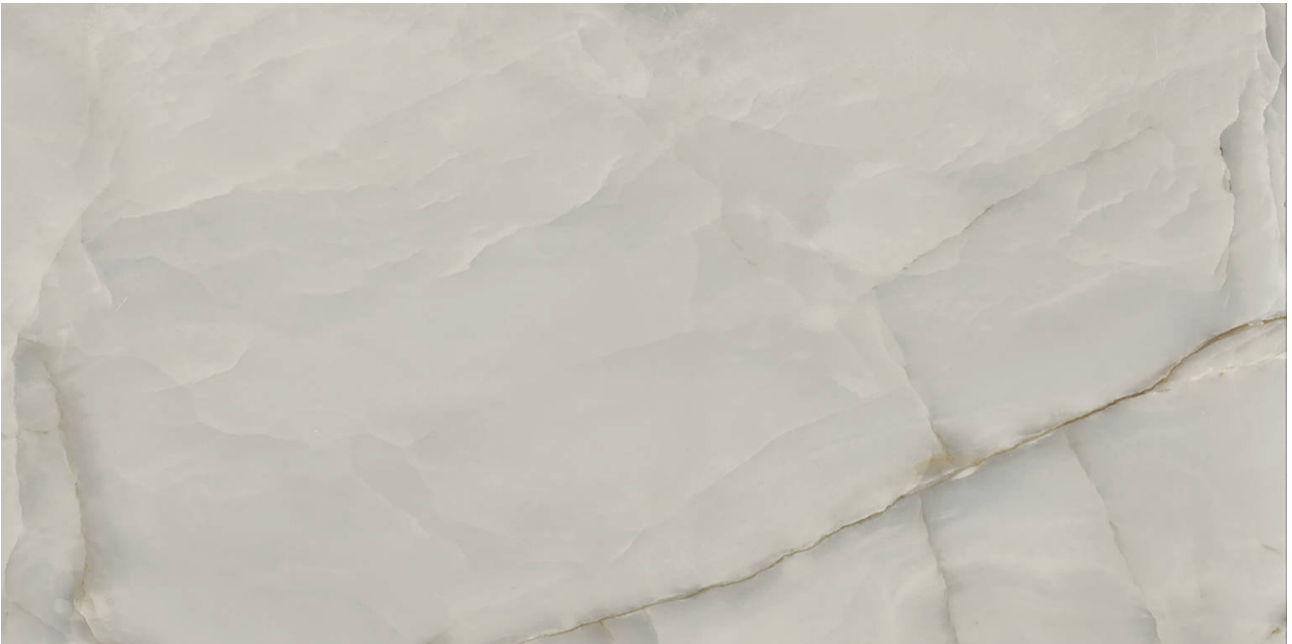

Ceramic Tile • Marble • Granite • Wood Floors

---

# MAGICAL DARK GREY MATTE 24X48

---

Tile | 24"x48" | Porcelain

## **TECHNICAL DATA**

CODE: QURO-MA-2MN  
NAME: Magical Dark Grey Matte 24x48  
SIZE: 24"x48"  
SERIES: Romance  
FINISH: Matte  
LOOK: Marble Look  
EDGE: Rectified  
FAMILY: Tile  
FROST RESISTANCE: Yes  
PEI: 4  
SUITABLE FOR: Indoor  
TYPOLOGY: Porcelain  
TYPE OF PIECE: Field Tile  
USE: Floor and Wall