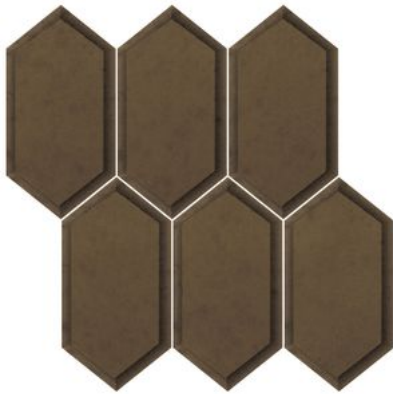

Ceramic Tile • Marble • Granite • Wood Floors

---

## SERIES OBSIDIAN

---

Glass | | Glass

Rustic glamour.

**PRODUCTS**

**Obsidian Bronze Beveled Hexagon Mosaic**  
12"x12" | Glass

**Obsidian Silver Beveled Hexagon Mosaic**  
12"x12" | Glass

**Obsidian 3x12 Bronze**  
3"x12" | Glass

**Obsidian 3x12 Silver**  
3"x12" | Glass

**Obsidian 3x9 Bronze Beveled**  
3"x9" | Glass

**Obsidian 3x9 Silver Beveled**  
3"x9" | Glass

**ROOM SCENES**

Size	Product type	BOX			PALLET		
		pcs	sqft	lb	boxes	sqft	lb
12"x12"	Mosaic	10	9.59				
3"x12"	Field Tile	20	4.71				
3"x9"	Field Tile	28	4.95		84		