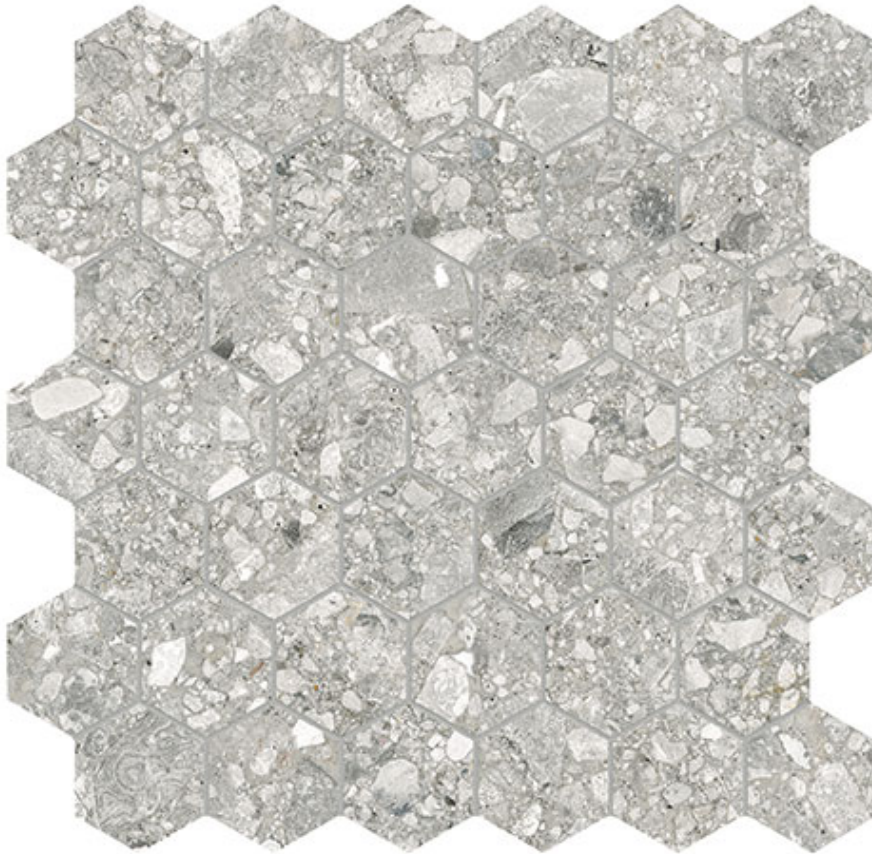

Ceramic Tile • Marble • Granite • Wood Floors

---

# ROYAL STONWORKS 2\ " REGAL FOSSIL VEIN HEX

---

Tile | 12"x12" | Porcelain

**TECHNICAL DATA**

CODE: QUSW-RF-HX  
NAME: Royal Stoneworks 2" Regal Fossil Vein Hex  
SIZE: 12"x12"  
SERIES: Royal Stoneworks  
FINISH: Matt  
LOOK: Stone Look  
FAMILY: Tile  
MOSAIC TYPE: 2"x2"  
SHADE VARIATION: V3  
SUITABLE FOR: Indoor|Shower  
TYPOLOGY: Porcelain  
TYPE OF PIECE: Mosaic  
USE: Floor and Wall