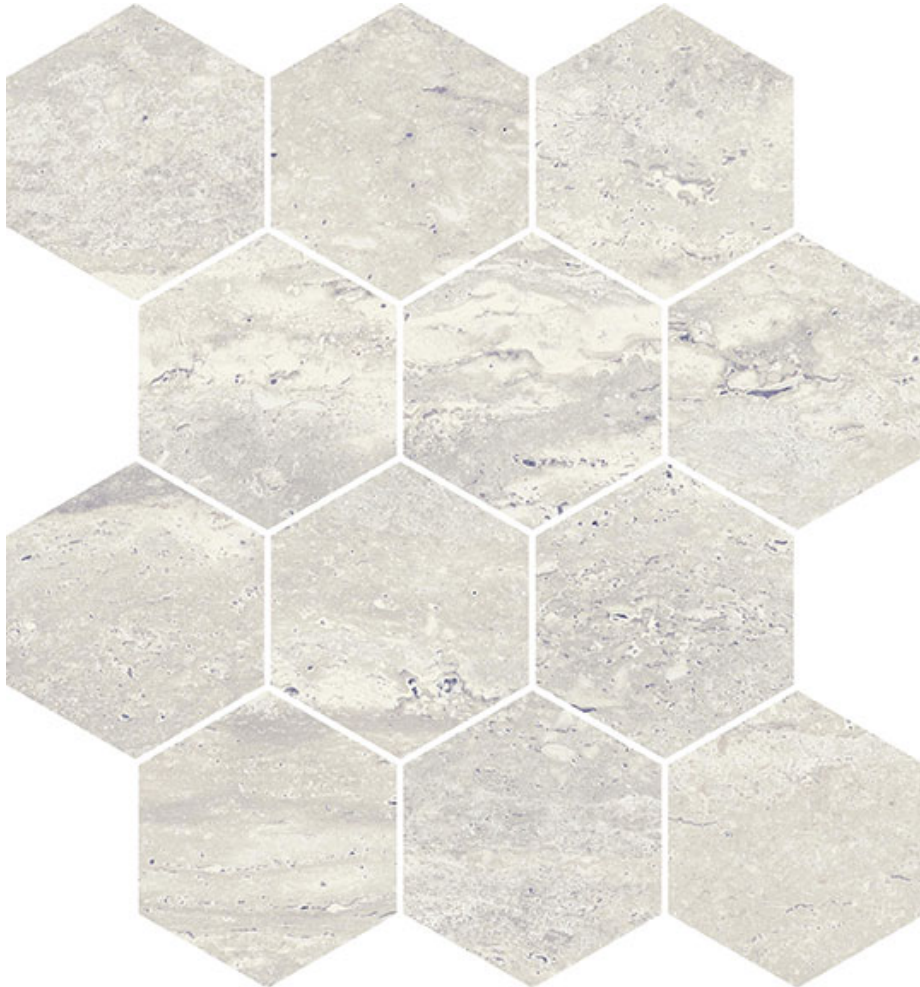

Ceramic Tile • Marble • Granite • Wood Floors

PRODUCT

SATURNIA 3X3 HEX ROMAN MATTE

Tile | 9"x11" | Porcelain

GRAPHIC VARIETY

ROOM SCENES

TECHNICAL DATA

CODE: QUSA-RO-HM
NAME: Saturnia 3x3 Hex Roman Matte
SIZE: 9"x11"
SERIES: Saturnia
FINISH: Matt
LOOK: Marble Look
CHEMICAL RESISTANCE: Not affected
DCOF: ≥ 0.42 Wet
EDGE: Rectified
FAMILY: Tile
FROST RESISTANCE: Yes
MOSAIC TYPE: 3"x3"
STAIN RESISTANCE: Not affected
TYPOLOGY: Porcelain
THICKNESS: 8
TYPE OF PIECE: Mosaic
USE: Floor and Wall
NOTES: Proudly made in the USA