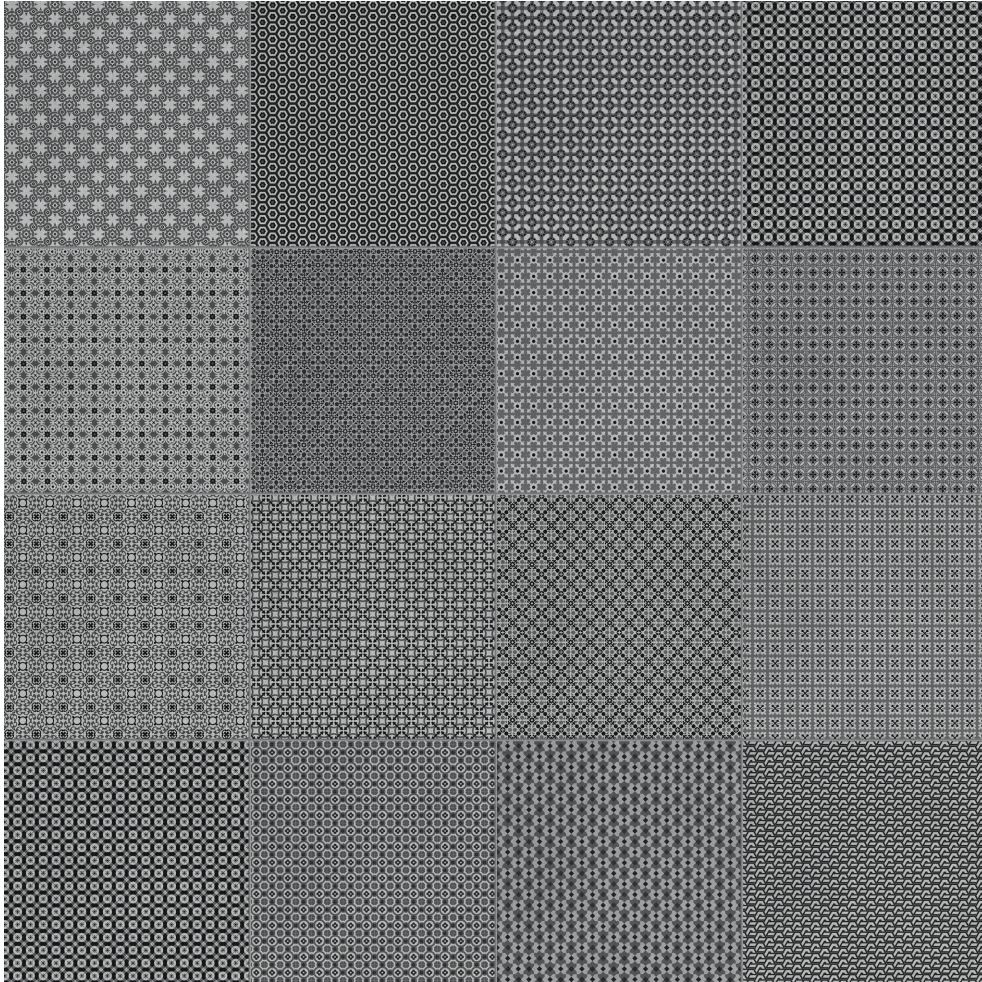

Ceramic Tile • Marble • Granite • Wood Floors

PRODUCT

TAPESTRI 8X8 SILK BLEND

Tile | 8"x8" | Pressed Glazed Porcelain

TECHNICAL DATA

CODE: AC4500-09790

NAME: Tapestri 8x8 Silk Blend

SIZE: 8"x8"

SERIES: Tapestri

FINISH: Matte

LOOK: Multi-Look Mosaics

BREAKING STRENGTH: $\geq 310 \geq 1300$

CHEMICAL RESISTANCE: CLASS A

DCOF: ≥ 0.55

FAMILY: Tile

FROST RESISTANCE: Yes

PEI: 4

SHADE VARIATION: V2-V4

SUITABLE FOR: Indoor| Outdoor

TYPOLOGY: Pressed Glazed Porcelain

THICKNESS: 9mm

TYPE OF PIECE: Field Tile

USE: Floor and Wall

NOTES: This product is special order and cannot be cancelled, returned, or refunded.