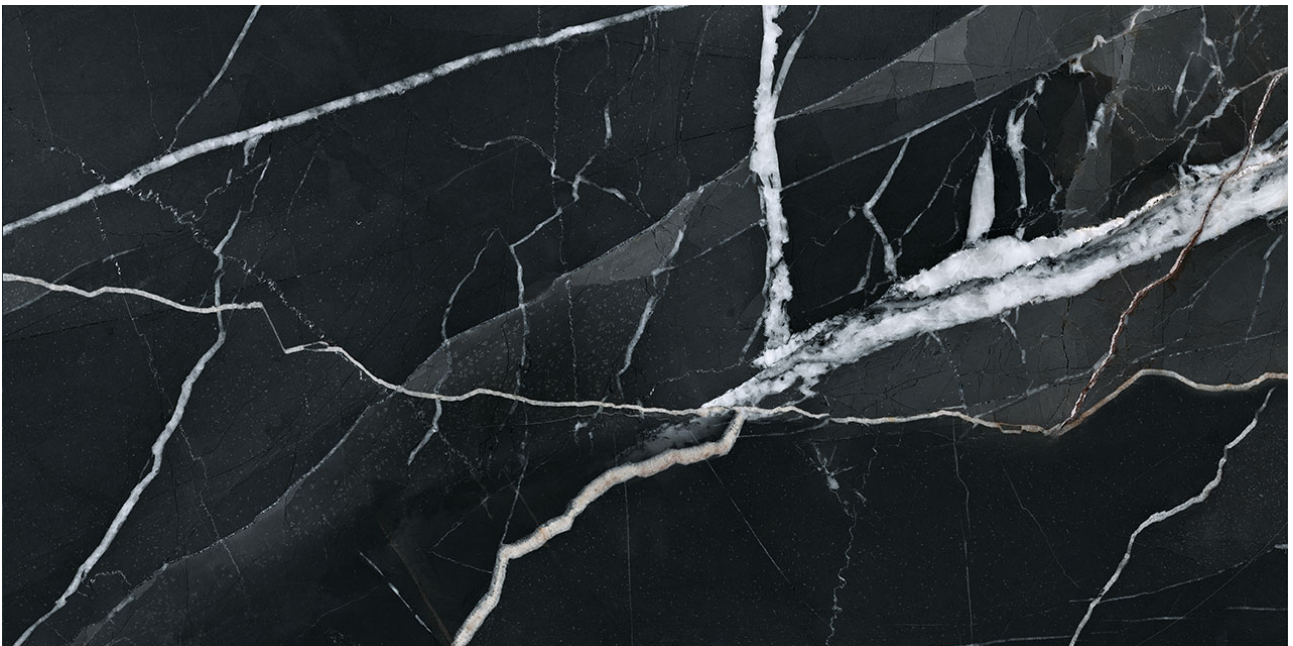

Ceramic Tile • Marble • Granite • Wood Floors

PRODUCT

ROYAL STONWORKS 12X24 REGAL BLACK VEIN

POLISHED

Tile | 12"x24" | Porcelain

TECHNICAL DATA

CODE: QUSW-RV-5P

NAME: Royal Stoneworks 12X24 Regal Black Vein Polished

SIZE: 12"x24"

SERIES: Royal Stoneworks

FINISH: Polished

LOOK: Stone Look

EDGE: Rectified

FAMILY: Tile

FROST RESISTANCE: Yes

SUITABLE FOR: Indoor|Shower