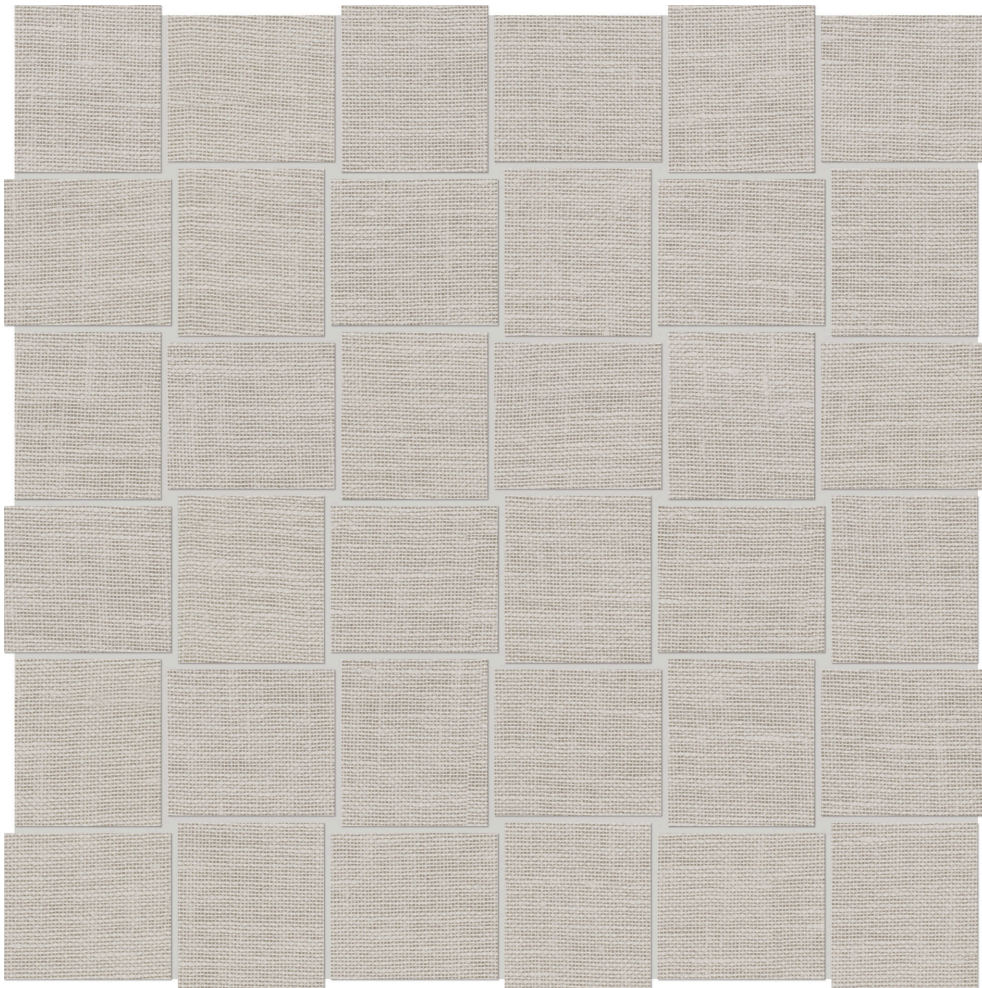

Ceramic Tile • Marble • Granite • Wood Floors

PRODUCT

FABRIKA 2X2 BASKETWEAVE DAMASCUS SILK MATTE

Tile | 12"x12" | Porcelain

TECHNICAL DATA

CODE: QUFA-DA-2X2
NAME: Fabrika 2X2 Basketweave Damascus Silk Matte
SIZE: 12"x12"
SERIES: Fabrika
FINISH: Matt
LOOK: Textured Look
FAMILY: Tile
FROST RESISTANCE: Yes
MOSAIC TYPE: 2"x2"
SHADE VARIATION: V1
SUITABLE FOR: Backsplash| Indoor | Shower
TYPOLOGY: Porcelain
TYPE OF PIECE: Mosaic
USE: Floor and Wall