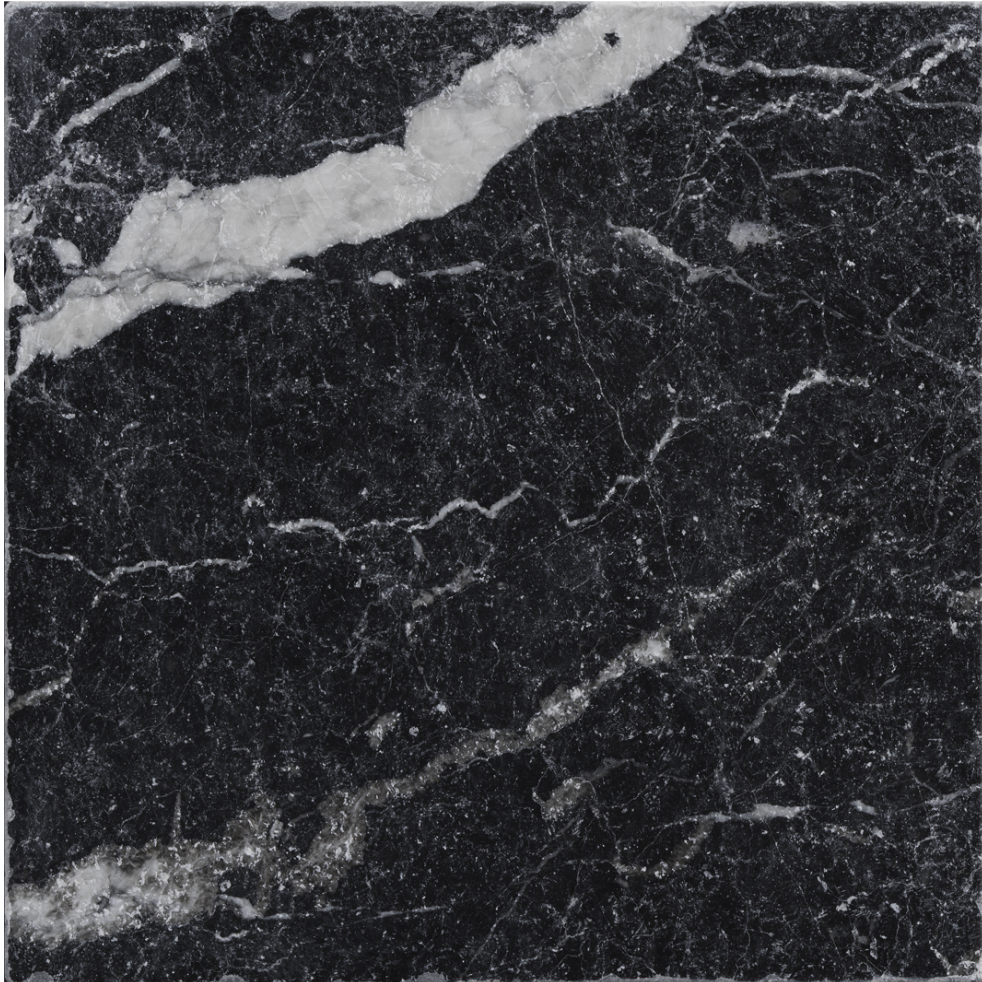

Ceramic Tile • Marble • Granite • Wood Floors

PRODUCT

OBSESSION 10X10 NERO

Tile | 10"x10" | Glazed Porcelain

ROOM SCENES

TECHNICAL DATA

CODE: QUOB-NE-3
NAME: Obsession 10x10 Nero
SIZE: 10"x10"
SERIES: Obsession
FINISH: Matt
LOOK: Marble Look
BREAKING STRENGTH: ≥ 1300 N
CHEMICAL RESISTANCE: GA GLA GHA
DCOF: > 0.42
FAMILY: Tile
FROST RESISTANCE: Yes
MOHS: 6
PEI: 3
R VALUE: R9
SHADE VARIATION: V1
STAIN RESISTANCE: 5
SUITABLE FOR: Backsplash|Indoor|Shower
TYPOLOGY: Glazed Porcelain
THICKNESS: 9 mm
TYPE OF PIECE: Field Tile
USE: Floor and Wall
NOTES: 22 graphic variations