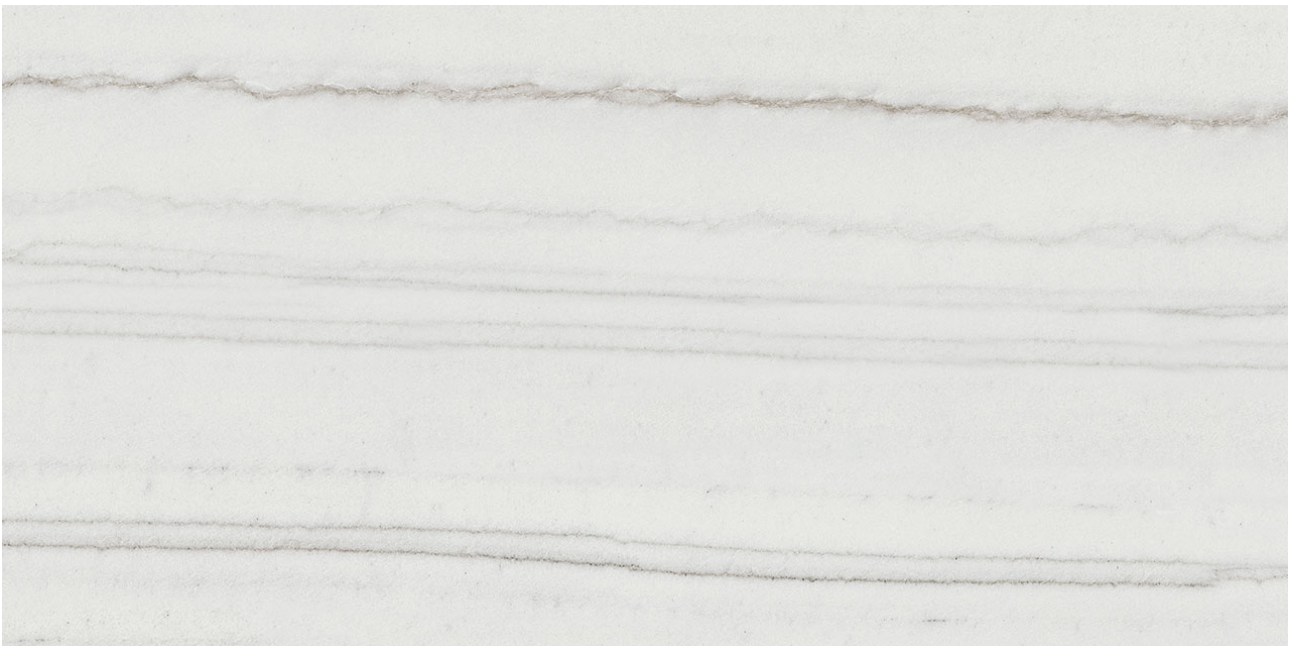

Ceramic Tile • Marble • Granite • Wood Floors

PRODUCT

**ROYAL STONWORKS 12X24 TUSCAN WHITE
VEIN HONED**

Tile | 12"x24" | Porcelain

TECHNICAL DATA

CODE: QUSW-TW-5H

NAME: Royal Stoneworks 12X24 Tuscan White Vein Honed

SIZE: 12"x24"

SERIES: Royal Stoneworks

FINISH: Honed

LOOK: Stone Look

EDGE: Rectified

FAMILY: Tile

FROST RESISTANCE: Yes

SUITABLE FOR: Indoor|Shower