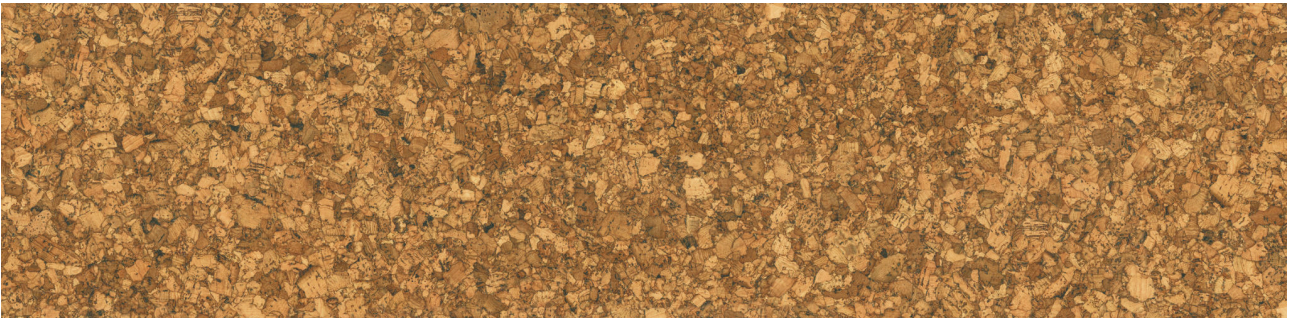

Ceramic Tile • Marble • Granite • Wood Floors

PRODUCT

CORK CLICK PICO

Waterproof Flooring | 12"x48,6" | HDF

ROOM SCENES

TECHNICAL DATA

CODE: LCCORK202010

NAME: Cork Click Pico

SIZE: 12"x48,6"

SERIES: True Earth Cork Click

FINISH: Matt

LOOK: Wood Look

CLICK SYSTEM: UNICLIC system

COMMERCIAL WARRANTY: Class 33

CORE BOARD THICKNESS: 7 mm

FAMILY: Waterproof Flooring

PAD THICKNESS: 1 mm

PAD TYPE: Cork Underlayment

RESIDENTIAL WARRANTY: Class 23

SUITABLE FOR: Indoor

SURFACE TEXTURE: Cork

TYPOLOGY: HDF

TYPE OF PIECE: Field Tile

TOTAL THICKNESS: 10 mm