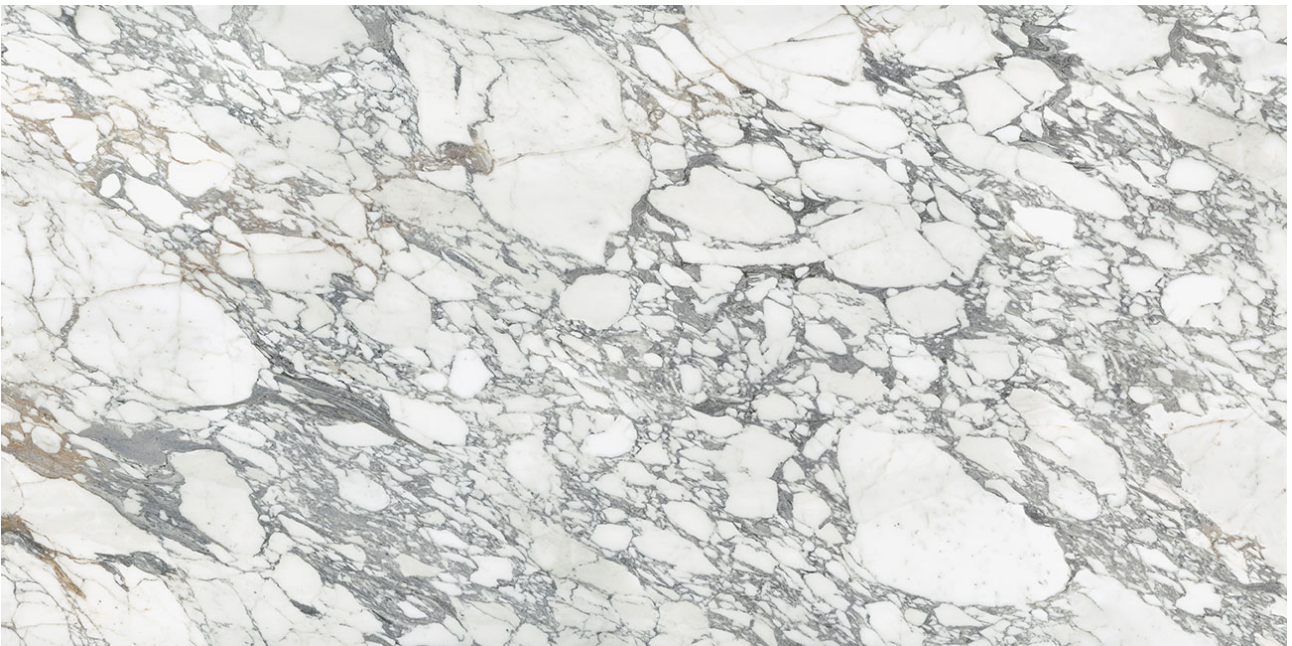

Ceramic Tile • Marble • Granite • Wood Floors

PRODUCT

**ROYAL STONWORKS 63X126 ITALIAN
ARABESCATO POLISHED**

Tile | 63"x126" | Sintered Slab

TECHNICAL DATA

CODE: QUSW-IA-1P
NAME: Royal Stoneworks 63X126 Italian Arabescato Polished
SIZE: 63"x126"
SERIES: Royal Stoneworks
FINISH: Polished
LOOK: Stone Look
EDGE: Rectified
FAMILY: Tile
FROST RESISTANCE: Yes
SHADE VARIATION: V3
SUITABLE FOR: Indoor|Shower
TYPOLOGY: Sintered Slab
TYPE OF PIECE: Field Tile
USE: Floor and Wall