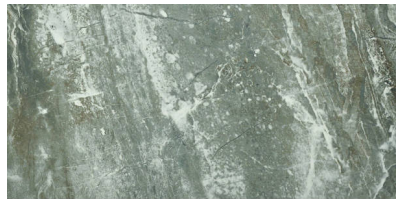

Ceramic Tile • Marble • Granite • Wood Floors

PRODUCT

PARANA 12X24

Tile | 12"x24" | Porcelain

GRAPHIC VARIETY

TECHNICAL DATA

CODE: QURI-PA-1
NAME: Parana 12X24
SIZE: 12"x24"
SERIES: River Series
FINISH: Matt
LOOK: Marble Look
FAMILY: Tile
FROST RESISTANCE: Yes
PEI: 4
SUITABLE FOR: Indoor
TYPOLOGY: Porcelain
TYPE OF PIECE: Field Tile
USE: Floor and Wall