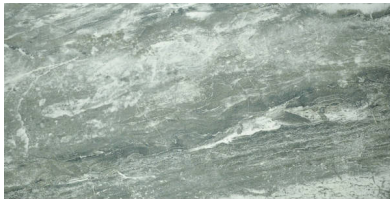

Ceramic Tile • Marble • Granite • Wood Floors

PRODUCT

PARANA 12X24

Tile | 12"x24" | Porcelain

GRAPHIC VARIETY

TECHNICAL DATA

CODE: QURI-PA-1
NAME: Parana 12X24
SIZE: 12"x24"
SERIES: River Series
FINISH: Matt
LOOK: Marble Look
FAMILY: Tile
FROST RESISTANCE: Yes
PEI: 4
SUITABLE FOR: Indoor
TYPOLOGY: Porcelain
TYPE OF PIECE: Field Tile
USE: Floor and Wall