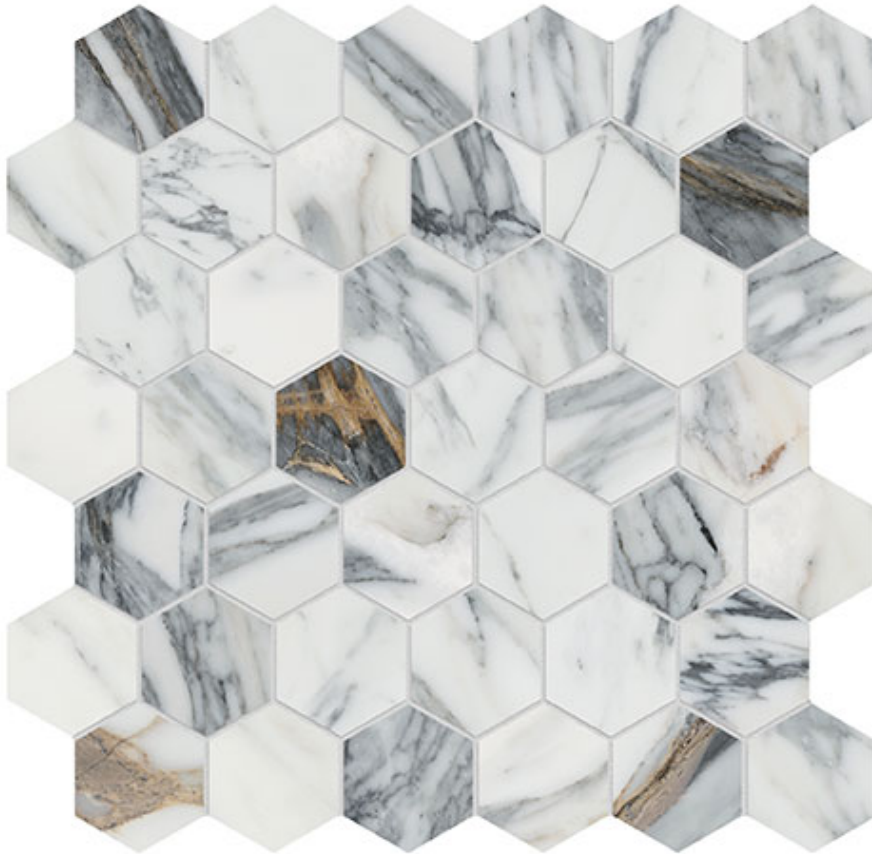

Ceramic Tile • Marble • Granite • Wood Floors

PRODUCT

ROYAL STONWORKS 2\" REGAL WHITE VEIN HEX

Tile | 12"x12" | Porcelain

TECHNICAL DATA

CODE: QUSW-RW-HX
NAME: Royal Stoneworks 2" Regal White Vein Hex
SIZE: 12"x12"
SERIES: Royal Stoneworks
FINISH: Honed
LOOK: Stone Look
FAMILY: Tile
MOSAIC TYPE: 2"x2"
SHADE VARIATION: V3
SUITABLE FOR: Indoor|Shower
TYPOLOGY: Porcelain
TYPE OF PIECE: Mosaic
USE: Floor and Wall