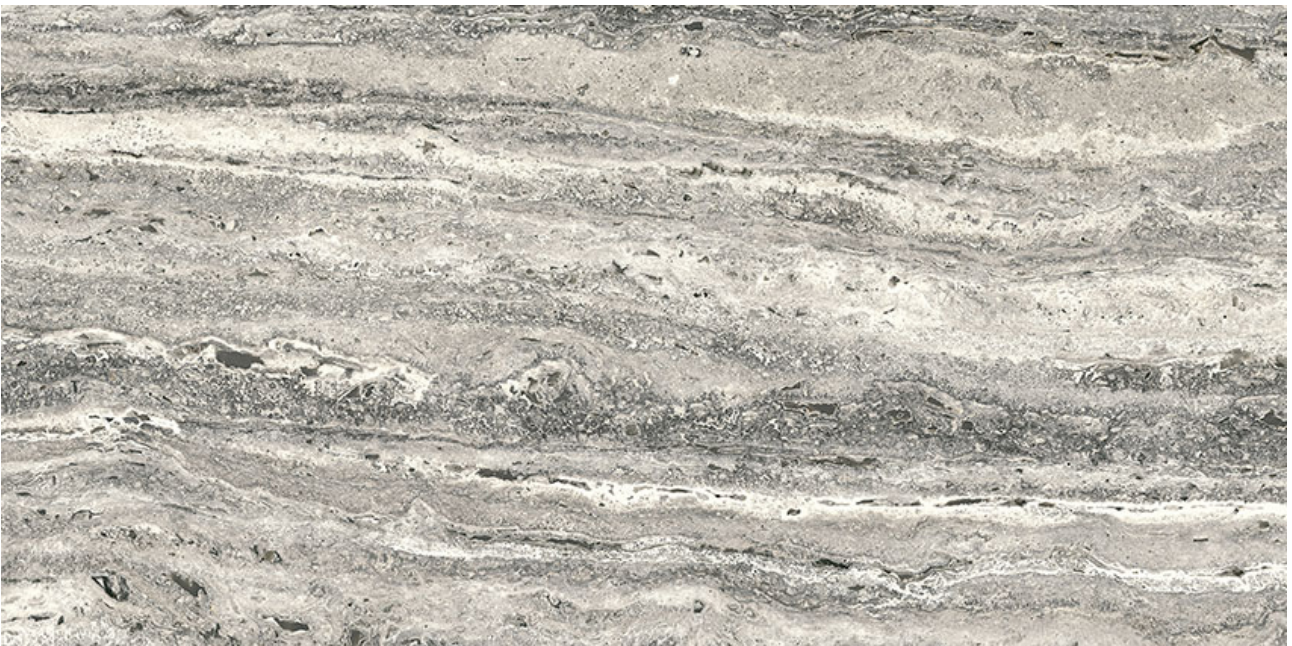

Ceramic Tile • Marble • Granite • Wood Floors

PRODUCT

ROYAL STONEWORKS 12X24 REGAL GREY VEIN

ORG

Tile | 12"x24" | Porcelain

TECHNICAL DATA

CODE: QUSW-RG-50
NAME: Royal Stoneworks 12X24 Regal Grey Vein Org
SIZE: 12"x24"
SERIES: Royal Stoneworks
FINISH: Matt
LOOK: Stone Look
EDGE: Rectified
FAMILY: Tile
FROST RESISTANCE: Yes
SUITABLE FOR: Indoor|Shower
TYPOLOGY: Porcelain
TYPE OF PIECE: Field Tile
USE: Floor and Wall