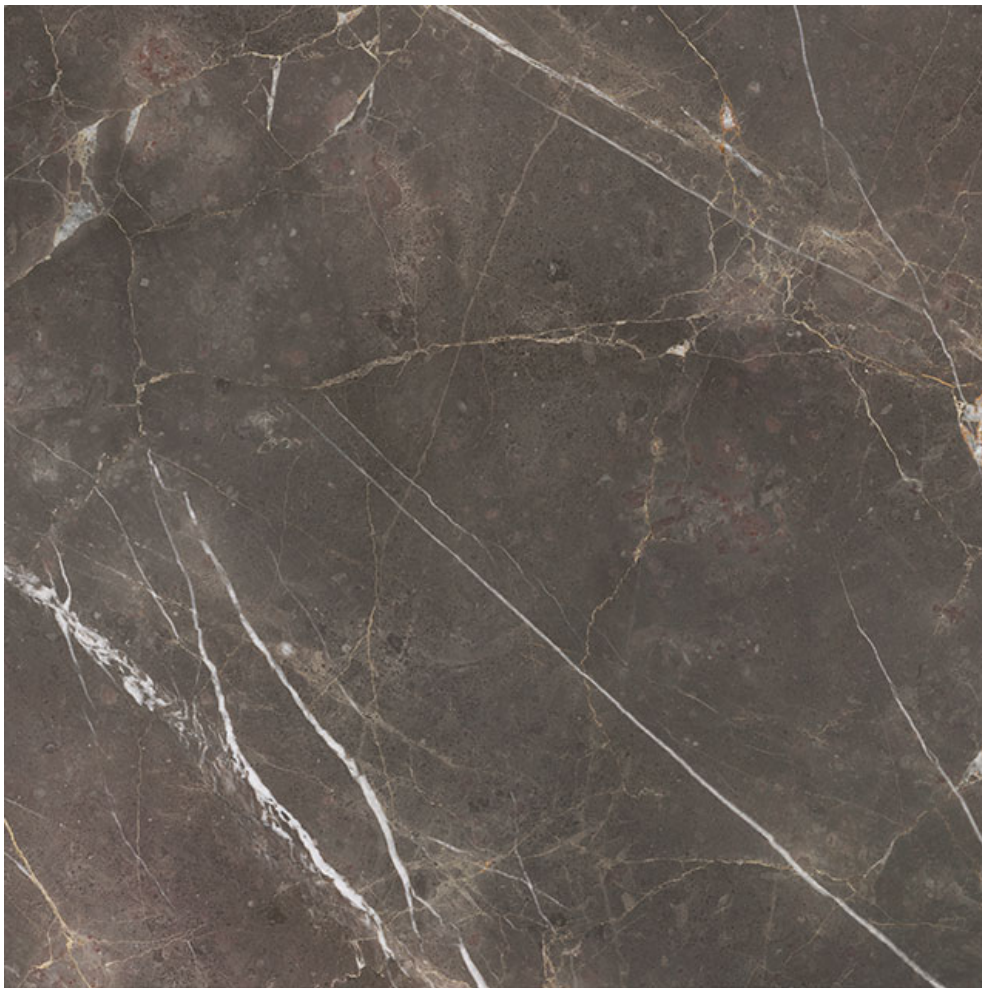

Ceramic Tile • Marble • Granite • Wood Floors

PRODUCT

**ROYAL STONEWORKS 36X36 REGAL BROWN
MARBLE HONED**

Tile | 36"x36" | Porcelain

TECHNICAL DATA

CODE: QUSW-RM-7H
NAME: Royal Stoneworks 36X36 Regal Brown Marble Honed
SIZE: 36"x36"
SERIES: Royal Stoneworks
FINISH: Honed
LOOK: Stone Look
EDGE: Rectified
FAMILY: Tile
FROST RESISTANCE: Yes
SHADE VARIATION: V3
SUITABLE FOR: Indoor|Shower
TYPOLOGY: Porcelain
TYPE OF PIECE: Field Tile
USE: Floor and Wall