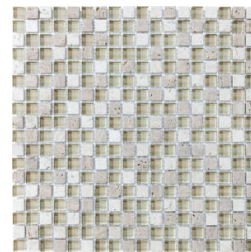

## GLASS STONE

---

Multi-Look Mosaics | | Mixed Materials

**PRODUCTS**

**Linear Bamboo Mosaic**  
12"x14" | Mixed Materials

**Linear Cabernet Mosaic**  
12"x14" | Mixed Materials

**Linear Cappuccino Mosaic**  
12"x14" | Mixed Materials

**Linear Creme Brulee Mosaic**  
12"x14" | Mixed Materials

**Linear Iceland Mosaic**  
12"x14" | Mixed Materials

**Linear Midnight Mosaic**  
12"x14" | Mixed Materials

**Linear Spa Mosaic**  
12"x14" | Mixed Materials

**Linear Waterfall Mosaic**  
12"x14" | Mixed Materials

**5/8X5/8 Bamboo Mosaic**  
12"x12" | Mixed Materials

**5/8X5/8 Cabernet Mosaic**  
12"x12" | Mixed Materials

**5/8X5/8 Cappuccino Mosaic**  
12"x12" | Mixed Materials

**5/8X5/8 Creme Brulee Mosaic**  
12"x12" | Mixed Materials

**5/8X5/8 Iceland Mosaic**  
12"x12" | Mixed Materials

**5/8X5/8 Midnight Mosaic**  
12"x12" | Mixed Materials

**5/8X5/8 Spa Mosaic**  
12"x12" | Mixed Materials