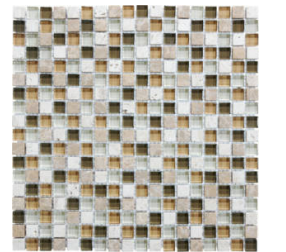

## GLASS STONE

---

Multi-Look Mosaics | | Mixed Materials

**PRODUCTS**

**Linear Bamboo Mosaic**  
12"x14" | Mixed Materials

**Linear Cabernet Mosaic**  
12"x14" | Mixed Materials

**Linear Cappuccino Mosaic**  
12"x14" | Mixed Materials

**Linear Creme Brulee Mosaic**  
12"x14" | Mixed Materials

**Linear Iceland Mosaic**  
12"x14" | Mixed Materials

**Linear Midnight Mosaic**  
12"x14" | Mixed Materials

**Linear Spa Mosaic**  
12"x14" | Mixed Materials

**Linear Waterfall Mosaic**  
12"x14" | Mixed Materials

**5/8X5/8 Bamboo Mosaic**  
12"x12" | Mixed Materials

**5/8X5/8 Cabernet Mosaic**  
12"x12" | Mixed Materials

**5/8X5/8 Cappuccino Mosaic**  
12"x12" | Mixed Materials