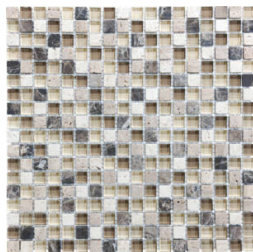

## GLASS STONE

---

Multi-Look Mosaics | | Mixed Materials

**PRODUCTS**

**Linear Bamboo Mosaic**  
12"x14" | Mixed Materials

**Linear Cabernet Mosaic**  
12"x14" | Mixed Materials

**Linear Cappuccino Mosaic**  
12"x14" | Mixed Materials

**Linear Creme Brulee Mosaic**  
12"x14" | Mixed Materials

**Linear Iceland Mosaic**  
12"x14" | Mixed Materials

**Linear Midnight Mosaic**  
12"x14" | Mixed Materials

**Linear Spa Mosaic**  
12"x14" | Mixed Materials

**Linear Waterfall Mosaic**  
12"x14" | Mixed Materials

**5/8X5/8 Bamboo Mosaic**  
12"x12" | Mixed Materials

**5/8X5/8 Cabernet Mosaic**  
12"x12" | Mixed Materials

**5/8X5/8 Cappuccino Mosaic**  
12"x12" | Mixed Materials