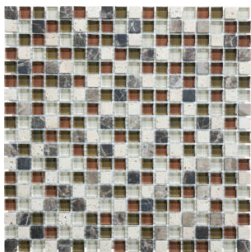

## GLASS STONE

---

Multi-Look Mosaics | | Mixed Materials

**PRODUCTS**

**Linear Bamboo Mosaic**  
12"x14" | Mixed Materials

**Linear Cabernet Mosaic**  
12"x14" | Mixed Materials

**Linear Cappuccino Mosaic**  
12"x14" | Mixed Materials

**Linear Creme Brulee Mosaic**  
12"x14" | Mixed Materials

**Linear Iceland Mosaic**  
12"x14" | Mixed Materials

**Linear Midnight Mosaic**  
12"x14" | Mixed Materials

**Linear Spa Mosaic**  
12"x14" | Mixed Materials

**Linear Waterfall Mosaic**  
12"x14" | Mixed Materials

**5/8X5/8 Bamboo Mosaic**  
12"x12" | Mixed Materials

**5/8X5/8 Cabernet Mosaic**  
12"x12" | Mixed Materials

**5/8X5/8 Cappuccino Mosaic**  
12"x12" | Mixed Materials