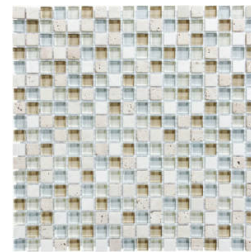

## GLASS STONE

---

Multi-Look Mosaics | | Mixed Materials

**PRODUCTS**

**Linear Bamboo Mosaic**  
12"x14" | Mixed Materials

**Linear Cabernet Mosaic**  
12"x14" | Mixed Materials

**Linear Cappuccino Mosaic**  
12"x14" | Mixed Materials

**Linear Creme Brulee Mosaic**  
12"x14" | Mixed Materials

**Linear Iceland Mosaic**  
12"x14" | Mixed Materials

**Linear Midnight Mosaic**  
12"x14" | Mixed Materials

**Linear Spa Mosaic**  
12"x14" | Mixed Materials

**Linear Waterfall Mosaic**  
12"x14" | Mixed Materials

**5/8X5/8 Bamboo Mosaic**  
12"x12" | Mixed Materials

**5/8X5/8 Cabernet Mosaic**  
12"x12" | Mixed Materials

**5/8X5/8 Cappuccino Mosaic**  
12"x12" | Mixed Materials

**5/8X5/8 Creme Brulee Mosaic**  
12"x12" | Mixed Materials

**5/8X5/8 Iceland Mosaic**  
12"x12" | Mixed Materials

**5/8X5/8 Midnight Mosaic**  
12"x12" | Mixed Materials

**5/8X5/8 Spa Mosaic**  
12"x12" | Mixed Materials