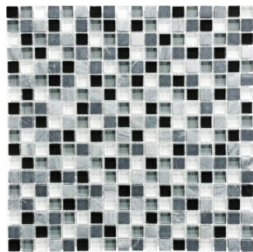

**Linear Creme Brulee Mosaic**  
12"x14" | Mixed Materials

**Linear Iceland Mosaic**  
12"x14" | Mixed Materials

**Linear Midnight Mosaic**  
12"x14" | Mixed Materials

**Linear Spa Mosaic**  
12"x14" | Mixed Materials

**Linear Waterfall Mosaic**  
12"x14" | Mixed Materials

**5/8X5/8 Bamboo Mosaic**  
12"x12" | Mixed Materials

**5/8X5/8 Cabernet Mosaic**  
12"x12" | Mixed Materials

**5/8X5/8 Cappuccino Mosaic**  
12"x12" | Mixed Materials

**5/8X5/8 Creme Brulee Mosaic**  
12"x12" | Mixed Materials

**5/8X5/8 Iceland Mosaic**  
12"x12" | Mixed Materials

**5/8X5/8 Midnight Mosaic**  
12"x12" | Mixed Materials

**5/8X5/8 Spa Mosaic**  
12"x12" | Mixed Materials