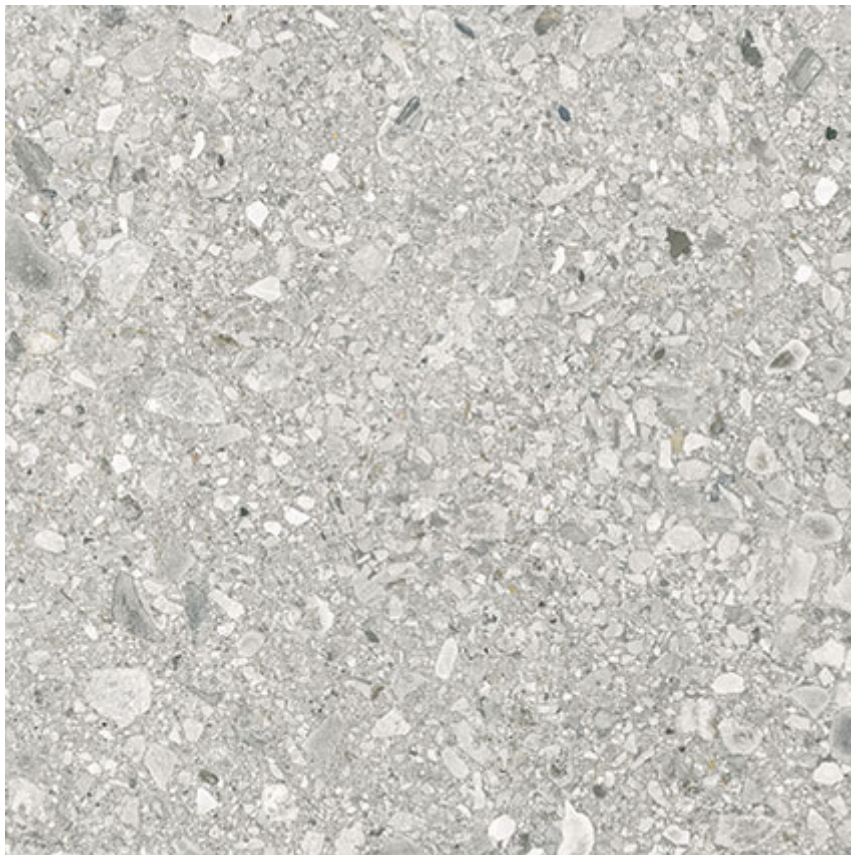

Ceramic Tile • Marble • Granite • Wood Floors

PRODUCT

ROYAL STONEWORKS 24X24 REGAL FOSSIL VEIN ORG

Tile | 24"x24" | Porcelain

TECHNICAL DATA

CODE: QUSW-RF-40
NAME: Royal Stoneworks 24X24 Regal Fossil Vein Org
SIZE: 24"x24"
SERIES: Royal Stoneworks
FINISH: Matt
LOOK: Stone Look
EDGE: Rectified
FAMILY: Tile
FROST RESISTANCE: Yes
SHADE VARIATION: V3
SUITABLE FOR: Indoor|Shower
TYPOLOGY: Porcelain
TYPE OF PIECE: Field Tile
USE: Floor and Wall