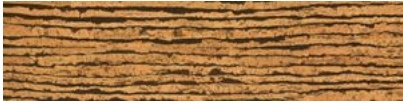

Ceramic Tile • Marble • Granite • Wood Floors

SERIES

TRUE EARTH CORK CLICK

Wood Look | | HDF

PRODUCTS

Cork Click Capri
12"x48,6" | HDF

Cork Click Comino
12"x48,6" | HDF

Cork Click Corvo
12"x48,6" | HDF

Cork Click Lanzarote
12"x48,6" | HDF

Cork Click Linosa
12"x48,6" | HDF

Cork Click Pianosa
12"x48,6" | HDF

Cork Click Pico
12"x48,6" | HDF

Cork Click Santorino
12"x48,6" | HDF

Cork Click Stromboli
12"x48,6" | HDF