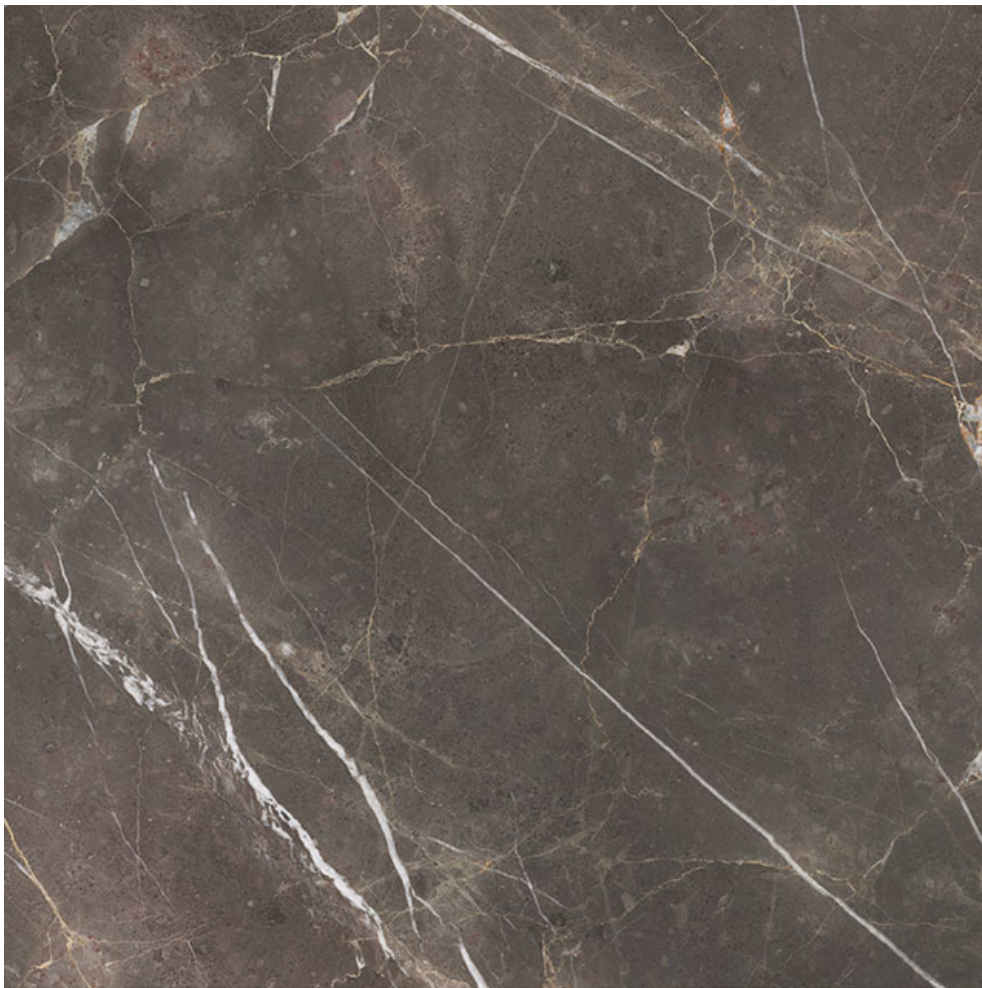

Ceramic Tile • Marble • Granite • Wood Floors

PRODUCT

**ROYAL STONEWORKS 36X36 REGAL BROWN
MARBLE POLISHED**

Tile | 36"x36" | Porcelain

TECHNICAL DATA

CODE: QUSW-RM-7P

NAME: Royal Stoneworks 36X36 Regal Brown Marble Polished

SIZE: 36"x36"

SERIES: Royal Stoneworks

FINISH: Polished

LOOK: Stone Look

EDGE: Rectified

FAMILY: Tile

FROST RESISTANCE: Yes

SHADE VARIATION: V3

SUITABLE FOR: Indoor|Shower

TYPOLOGY: Porcelain

TYPE OF PIECE: Field Tile

USE: Floor and Wall

PACKING

Size	Product type	BOX			PALLET		
		pcs	sqft	lb	boxes	sqft	lb
36"x36"	Field Tile	2	17.32		30		

SALES UNIT Sf