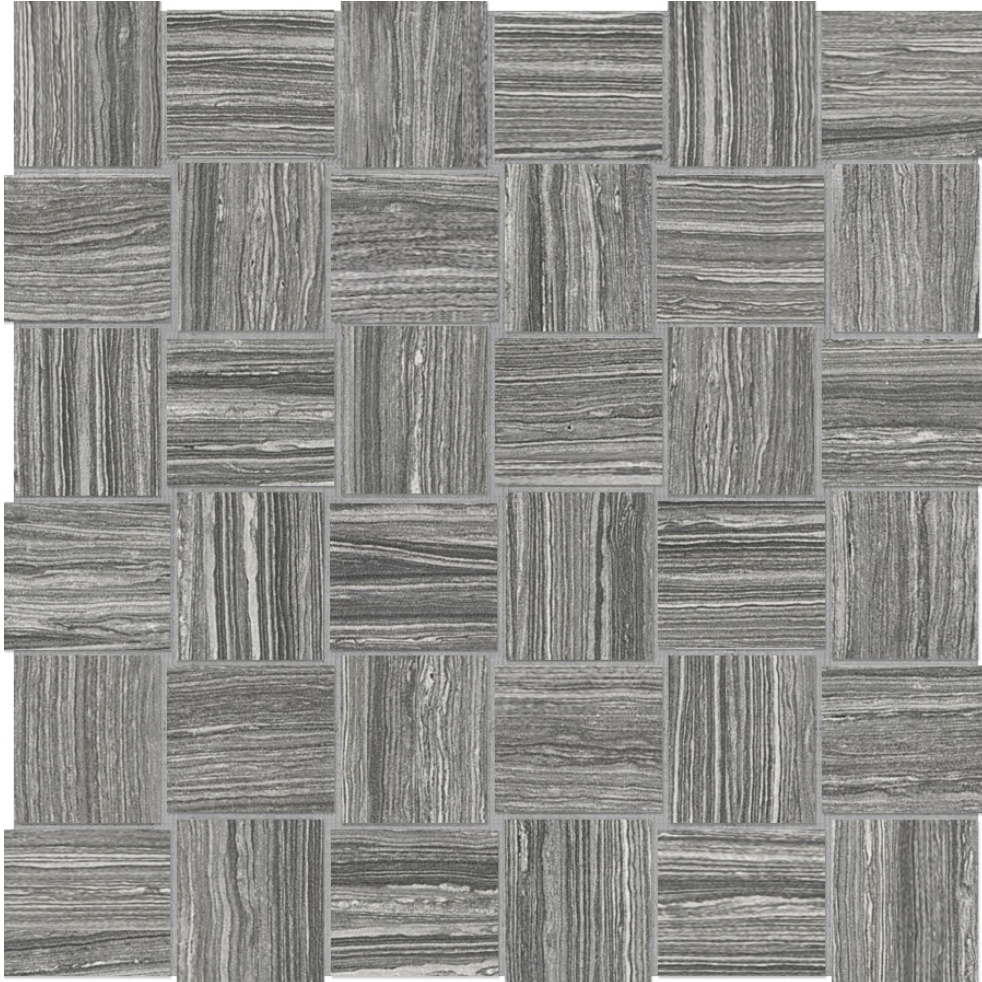

Ceramic Tile • Marble • Granite • Wood Floors

PRODUCT

2X2 CARBON BASKETWEAVE

Tile | 12"x12" | Glazed Porcelain

TECHNICAL DATA

CODE: AC4501-00820

NAME: 2x2 Carbon Basketweave

SIZE: 12"x12"

SERIES: Eramosa

FINISH: Matt

LOOK: Marble Look

FAMILY: Tile

FROST RESISTANCE: Yes

MOSAIC TYPE: Mesh-Mounted

PEI: 4

SUITABLE FOR: Indoor