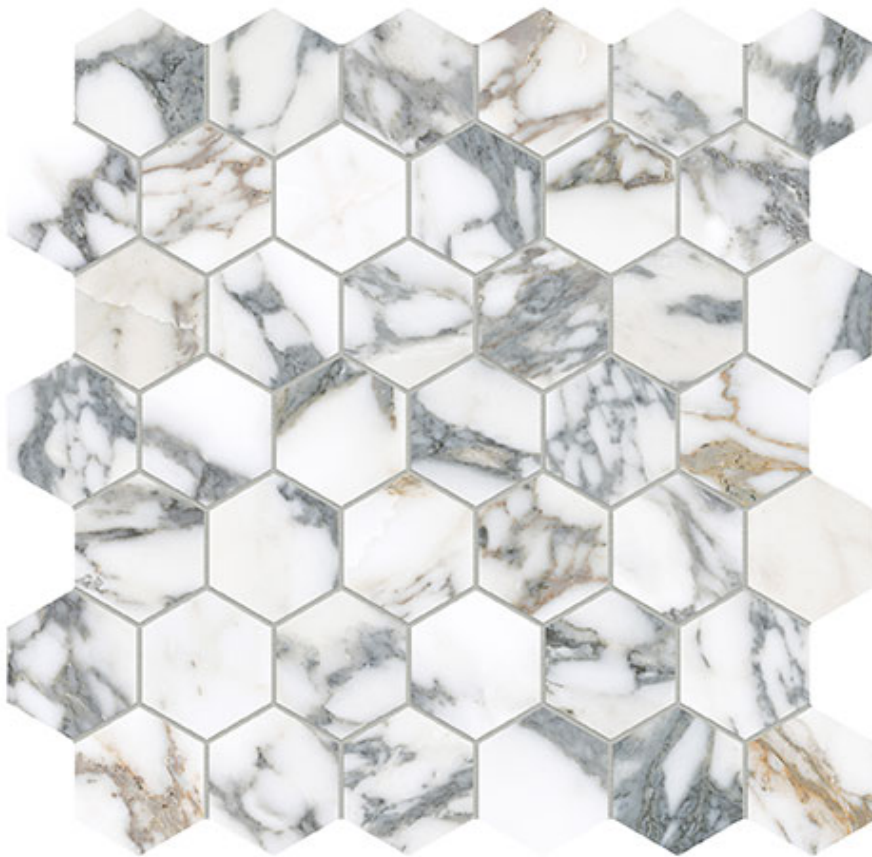

Ceramic Tile • Marble • Granite • Wood Floors

PRODUCT

ROYAL STONEWORKS 2\'' ITALIAN ARABESCATO HEX

Tile | 12"x12" | Porcelain

ROOM SCENES

TECHNICAL DATA

CODE: QUSW-IA-HX

NAME: Royal Stoneworks 2" Italian Arabescato Hex

SIZE: 12"x12"

SERIES: Royal Stoneworks

FINISH: Honed

LOOK: Stone Look

FAMILY: Tile

MOSAIC TYPE: 2"x2"

SHADE VARIATION: V3

SUITABLE FOR: Indoor|Shower