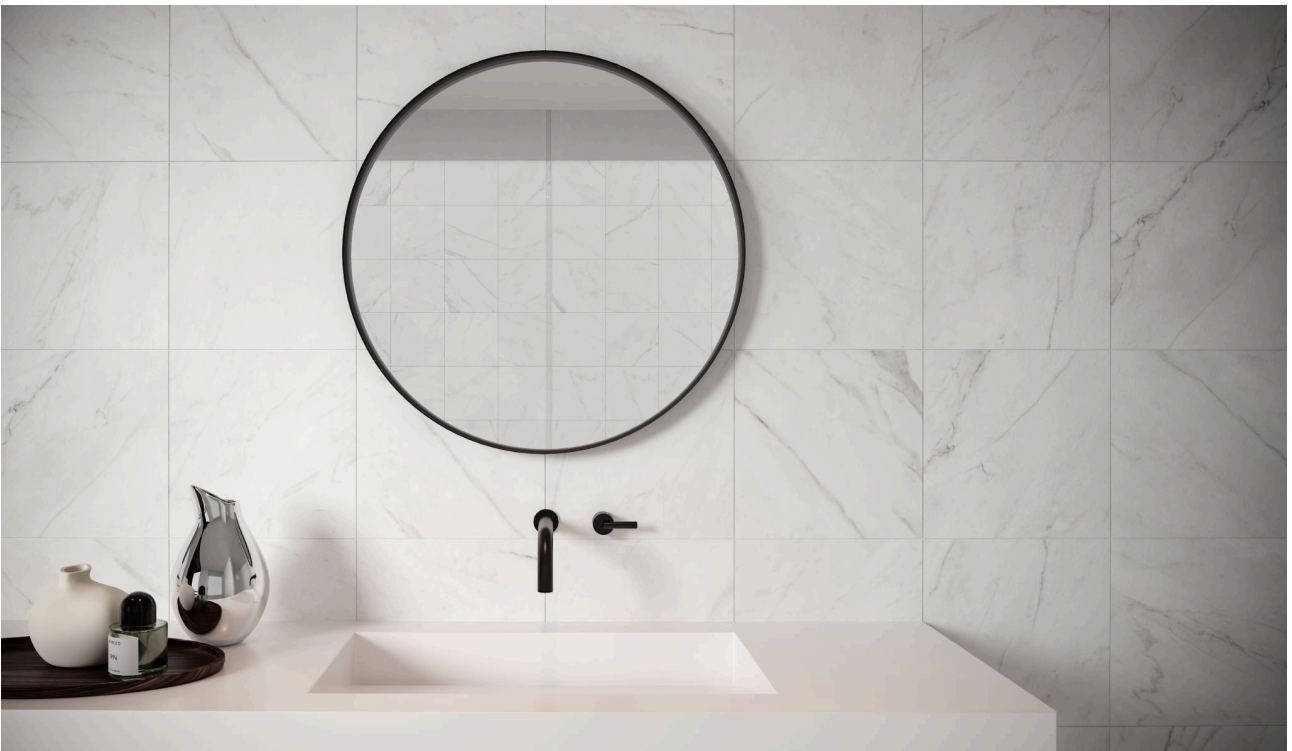

Ceramic Tile • Marble • Granite • Wood Floors

SERIES ALTEZZA

Marble Look | | Glazed Porcelain | Pressed Glazed Porcelain

The enduring appeal of classic surfaces.

PRODUCTS

Altezza 12x24 Carrara
12"x24" | Pressed Glazed Porcelain