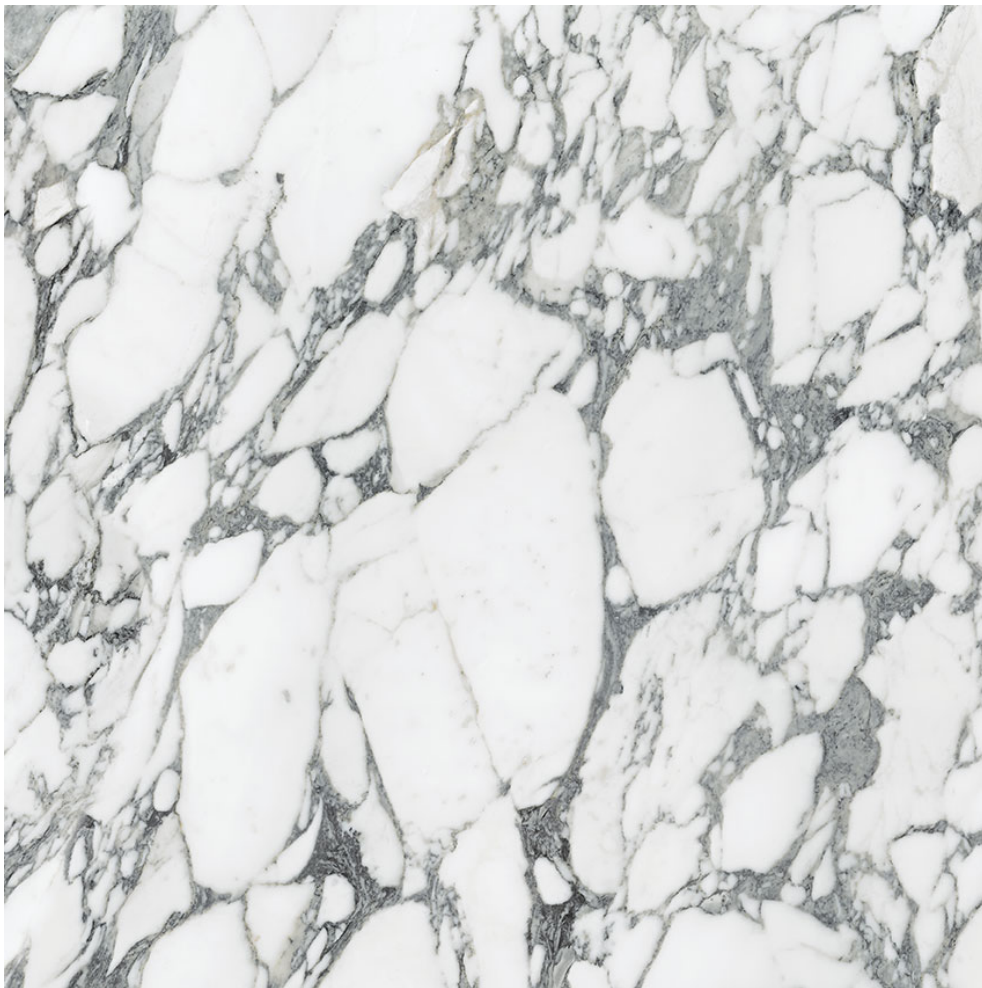

Ceramic Tile • Marble • Granite • Wood Floors

PRODUCT

**ROYAL STONWORKS 36X36 ITALIAN
ARABESCATO POLISHED**

Tile | 36"x36" | Porcelain

TECHNICAL DATA

CODE: QUSW-IA-7P
NAME: Royal Stoneworks 36X36 Italian Arabescato Polished
SIZE: 36"x36"
SERIES: Royal Stoneworks
FINISH: Polished
LOOK: Stone Look
EDGE: Rectified
FAMILY: Tile
FROST RESISTANCE: Yes
SHADE VARIATION: V3
SUITABLE FOR: Indoor|Shower
TYPOLOGY: Porcelain
TYPE OF PIECE: Field Tile
USE: Floor and Wall