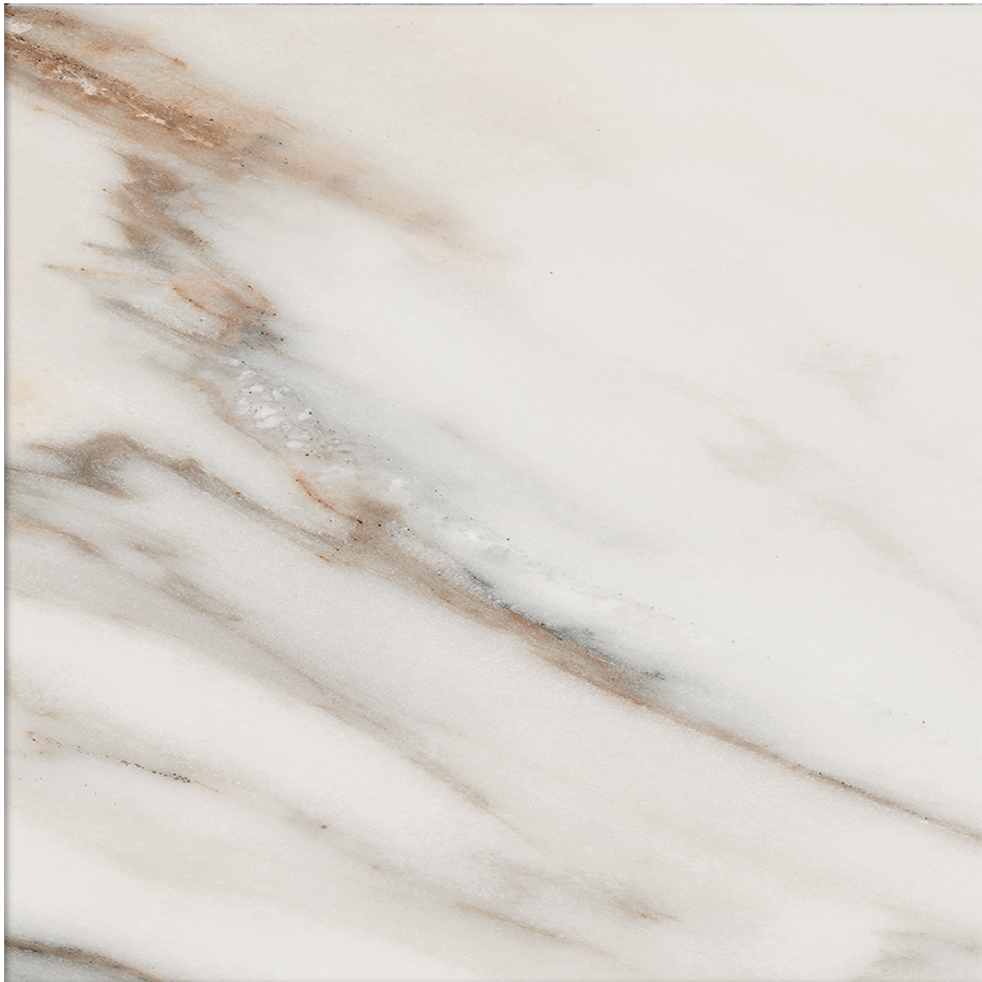

Ceramic Tile • Marble • Granite • Wood Floors

PRODUCT

OBSESSION 10X10 CALACATTA

Tile | 10"x10" | Glazed Porcelain

ROOM SCENES

TECHNICAL DATA

CODE: QUOB-CA-3
NAME: Obsession 10x10 Calacatta
SIZE: 10"x10"
SERIES: Obsession
FINISH: Matt
LOOK: Marble Look
BREAKING STRENGTH: ≥ 1300 N
CHEMICAL RESISTANCE: GA GLA GHA
DCOF: > 0.42
FAMILY: Tile
FROST RESISTANCE: Yes
MOHS: 6
PEI: 4
R VALUE: R9
SHADE VARIATION: V1
STAIN RESISTANCE: 5
SUITABLE FOR: Backsplash|Indoor|Shower
TYPOLOGY: Glazed Porcelain
THICKNESS: 9 mm
TYPE OF PIECE: Field Tile
USE: Floor and Wall
NOTES: 22 graphic variations